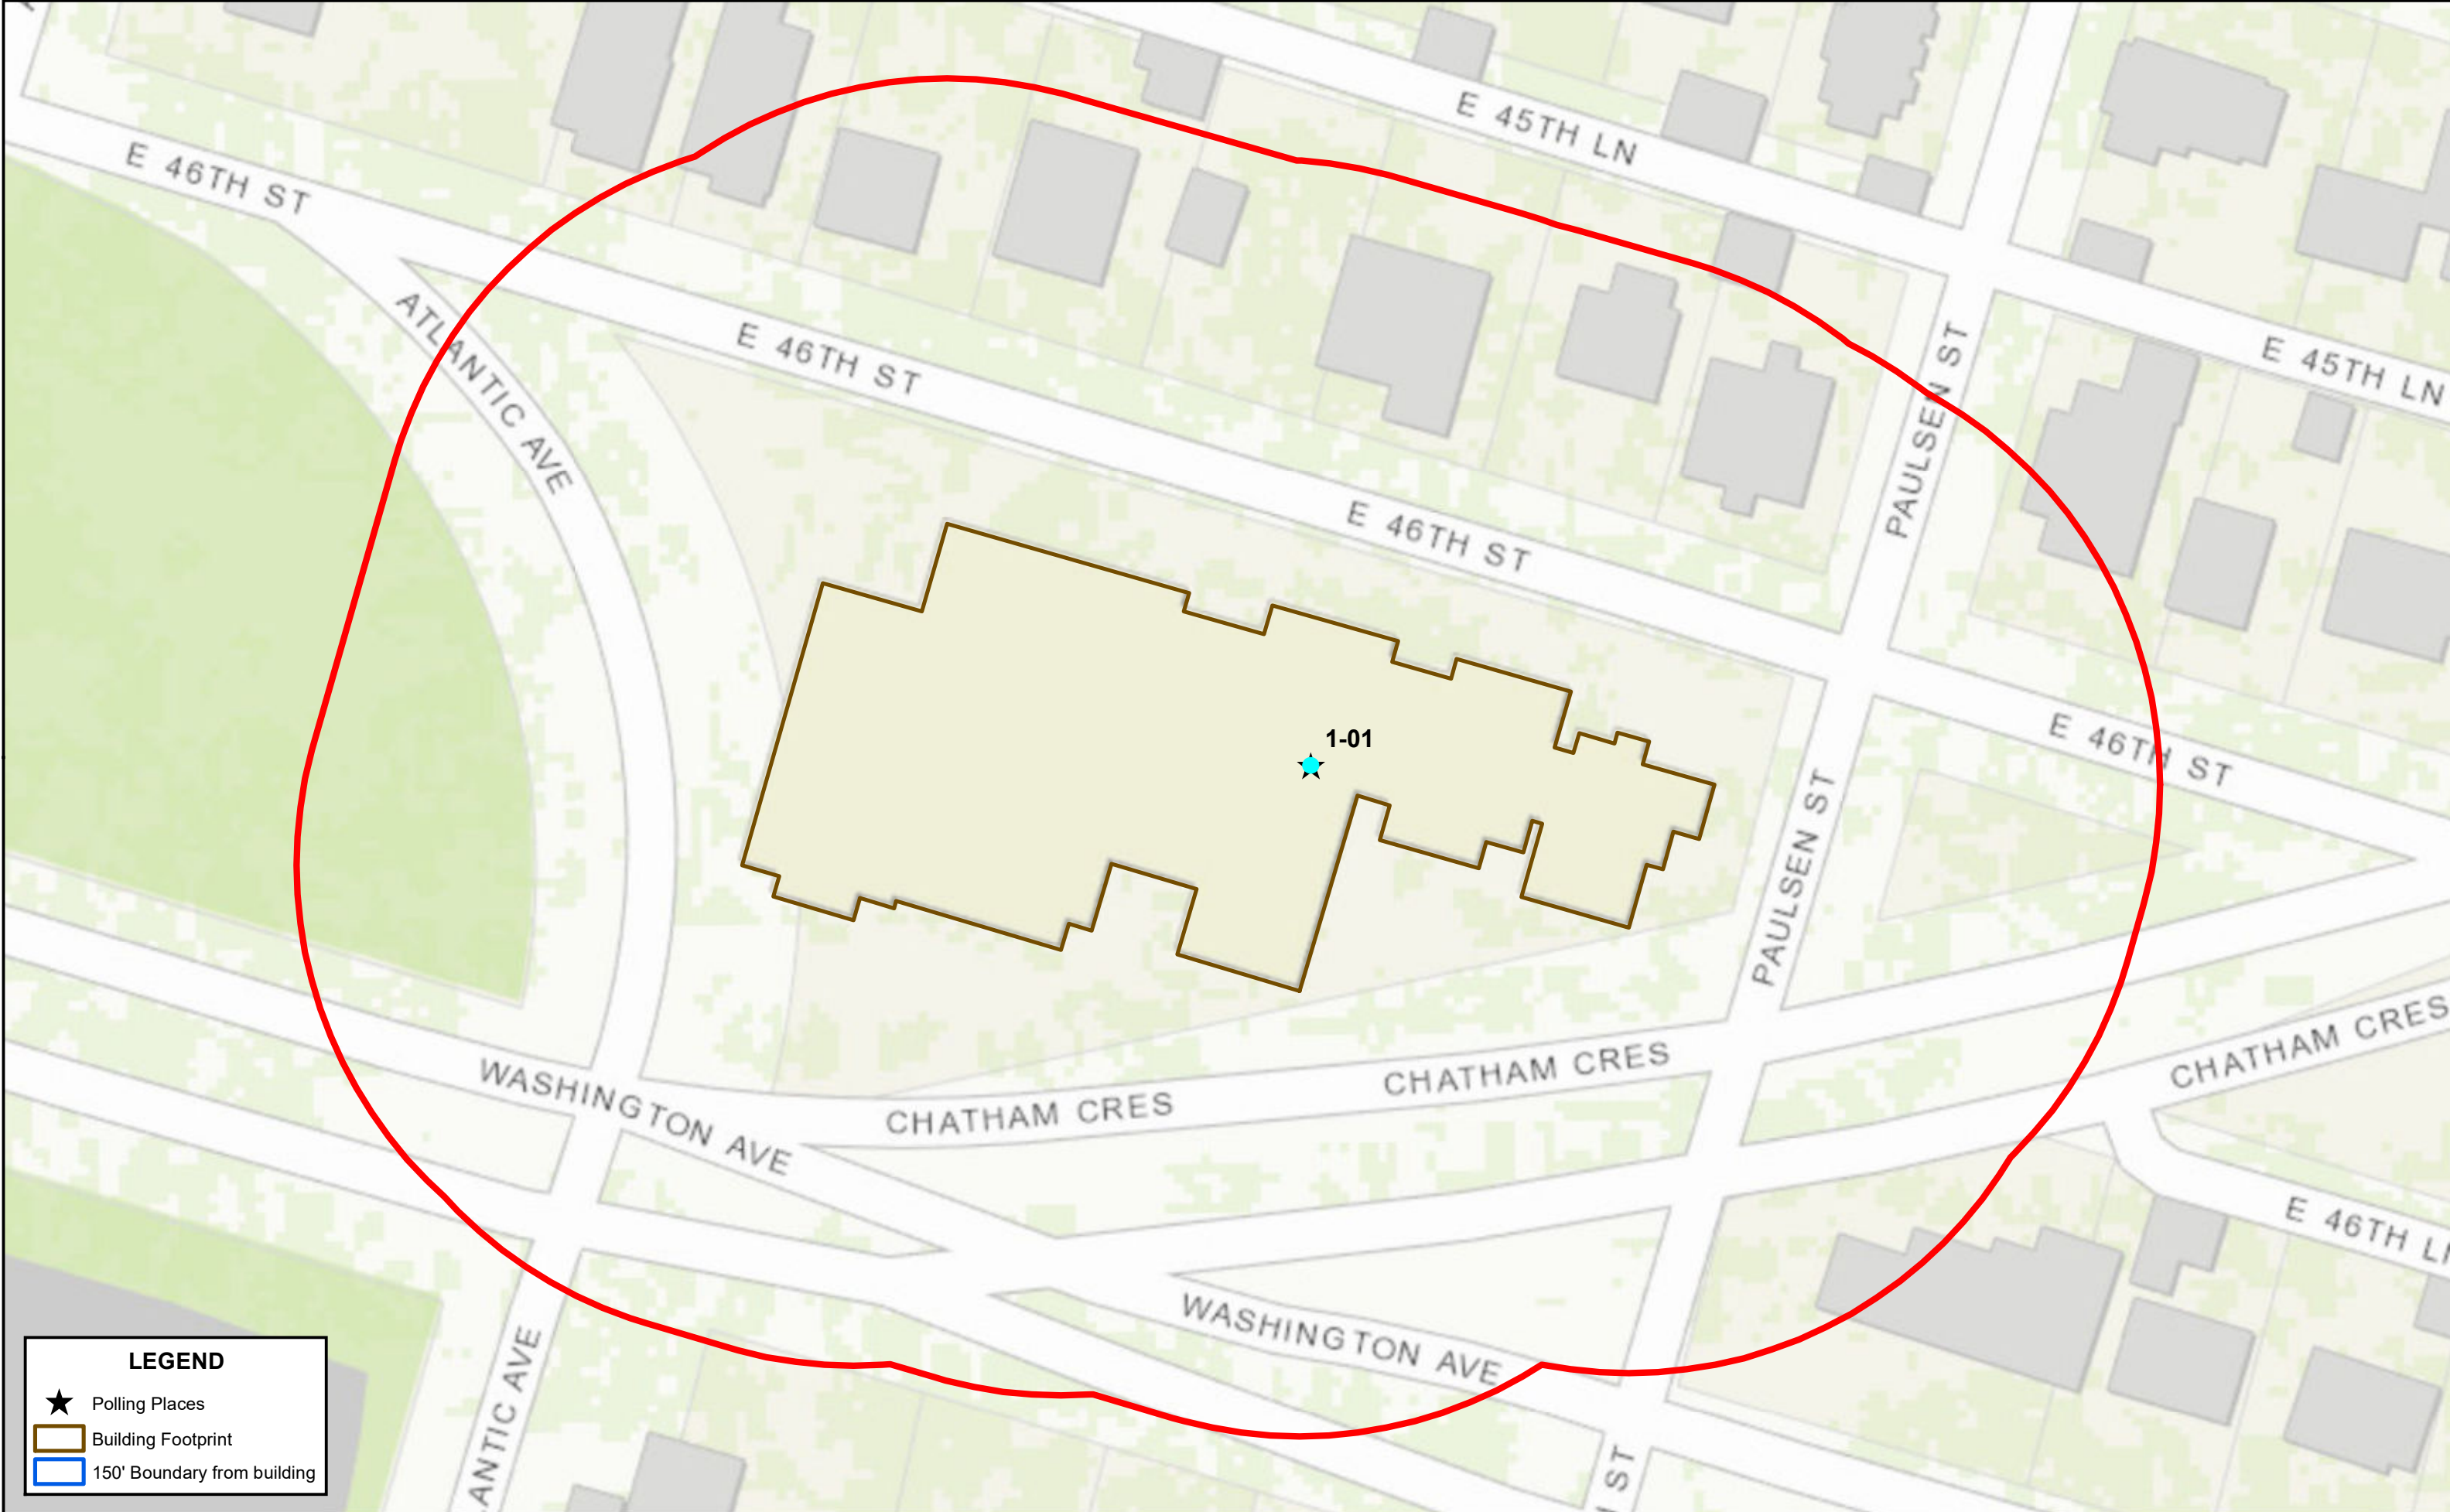

Polling Place - First Presbyterian Church - 520 Washington Ave

LEGEND

- ★ Polling Places
- Building Footprint
- 150' Boundary from building