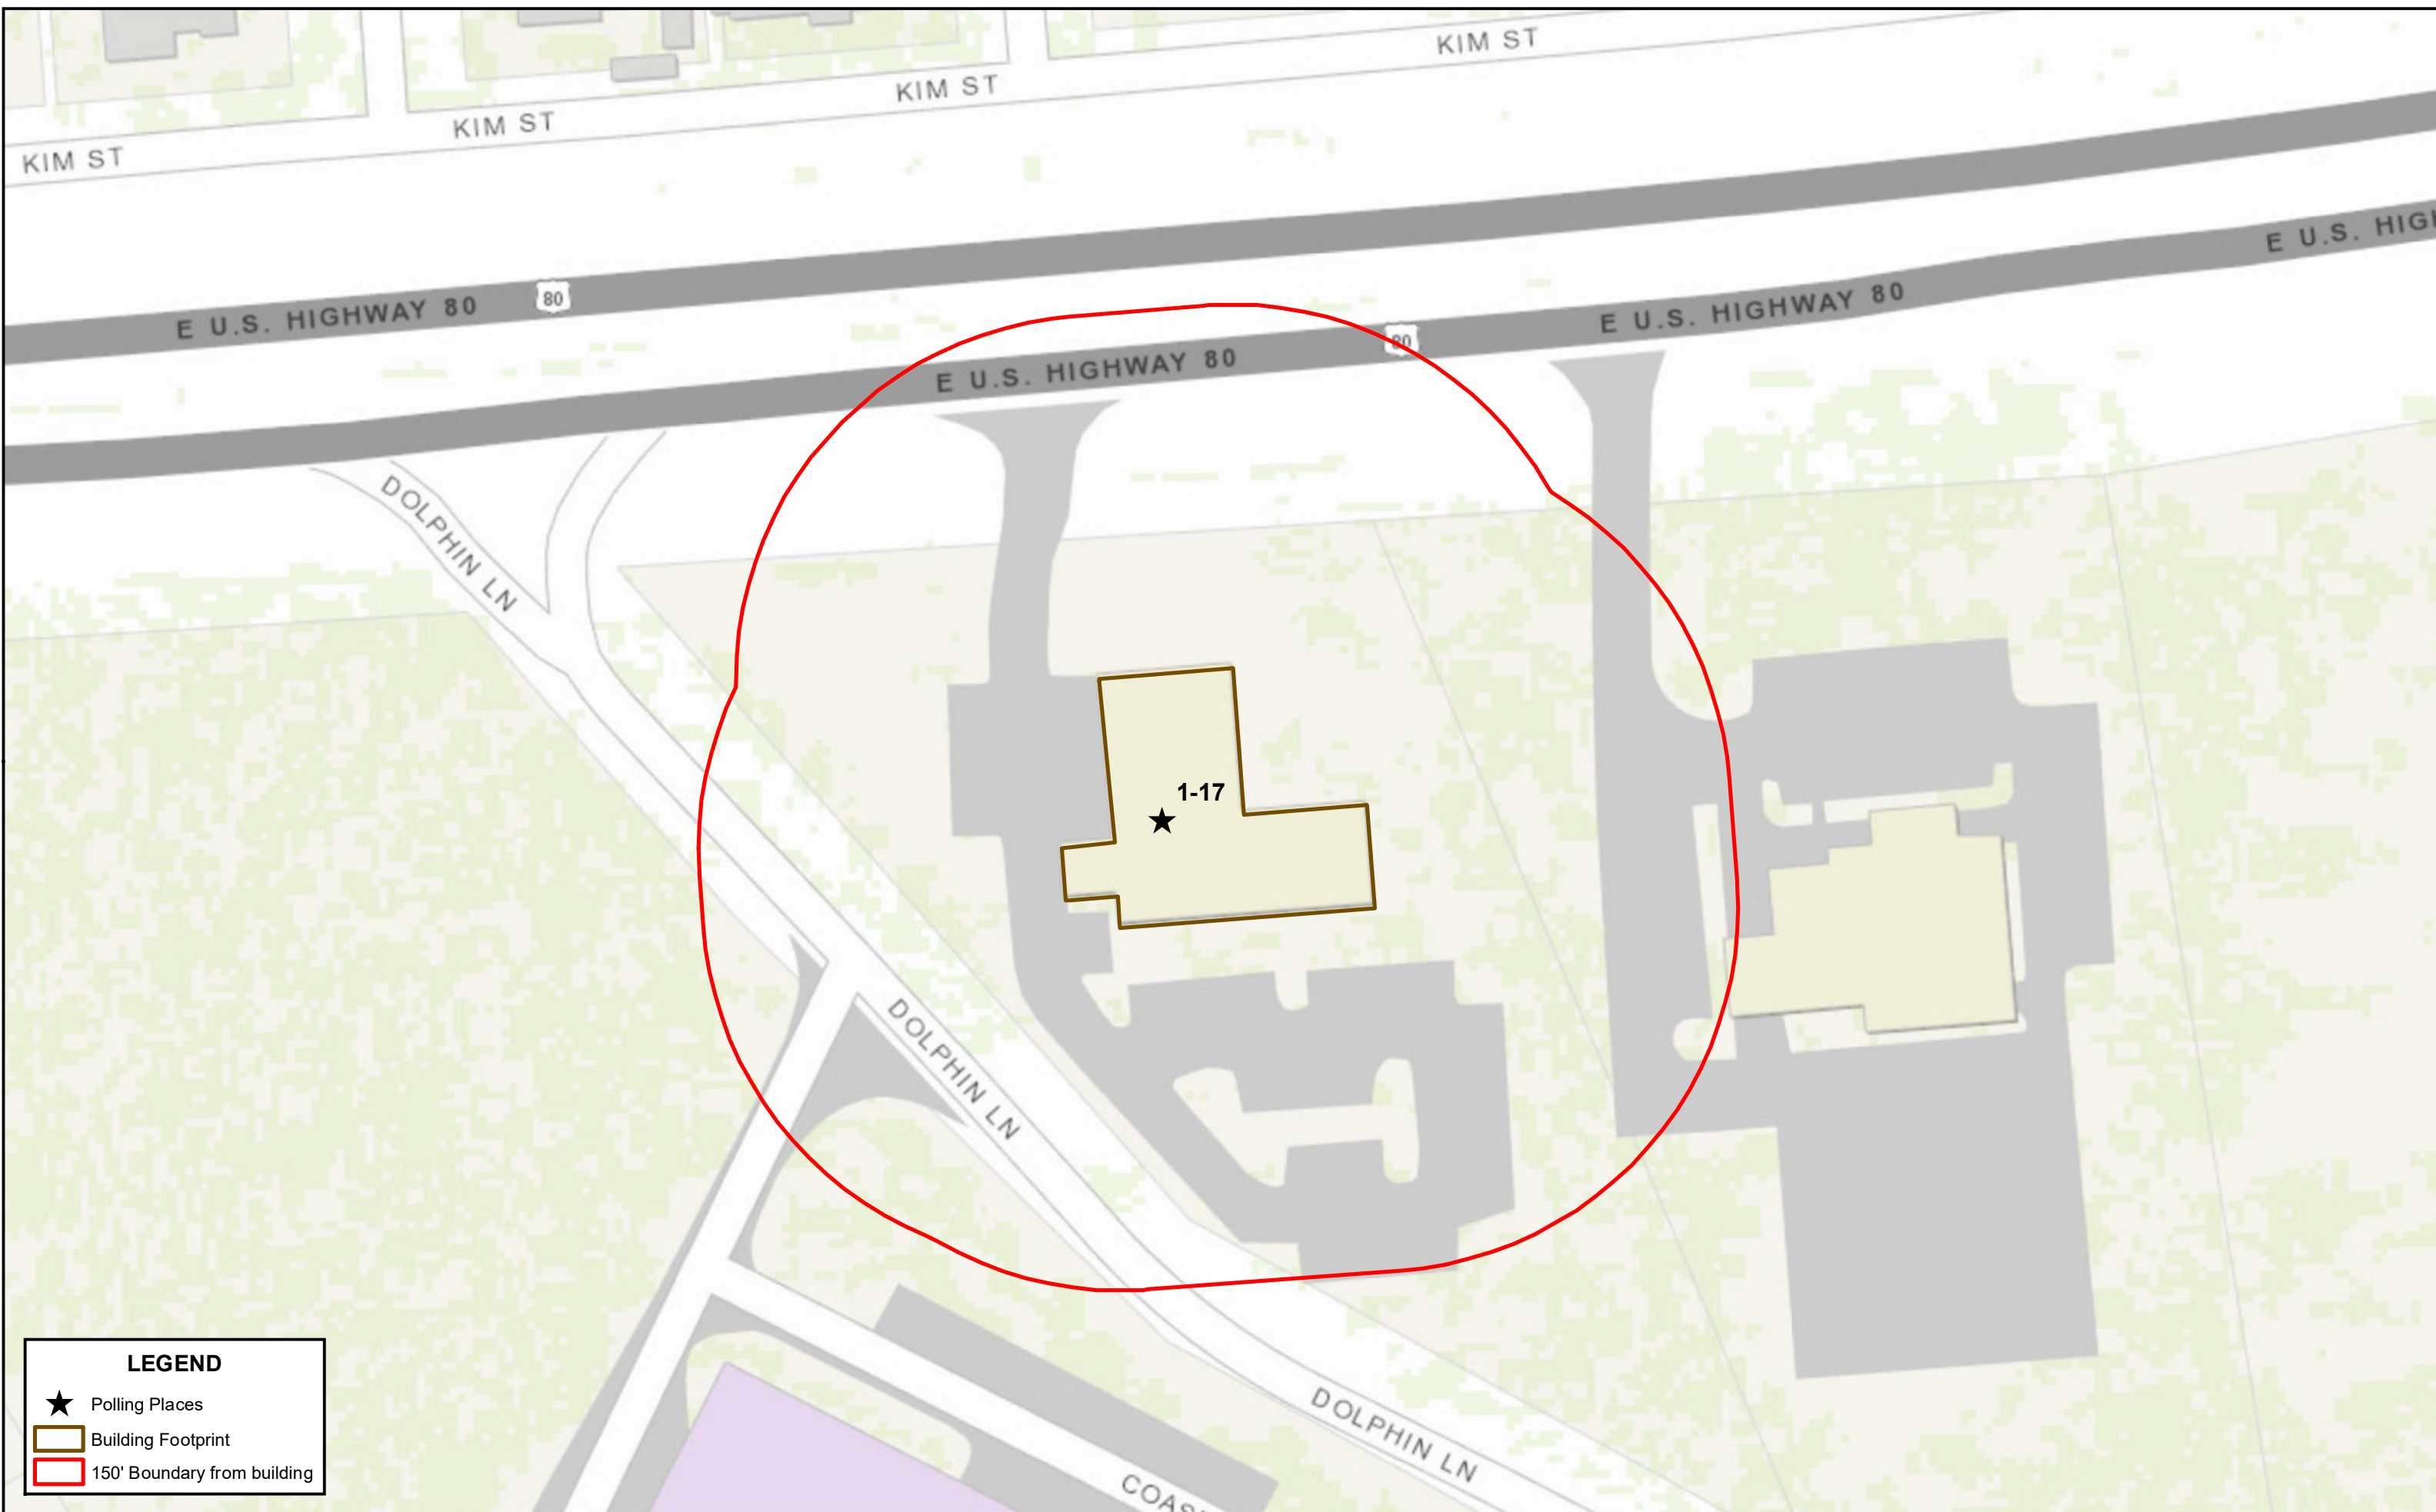

Polling Place - Islands Christian Church - 4601 US Hwy 80 East

LEGEND

- ★ Polling Places
- Building Footprint
- 150' Boundary from building