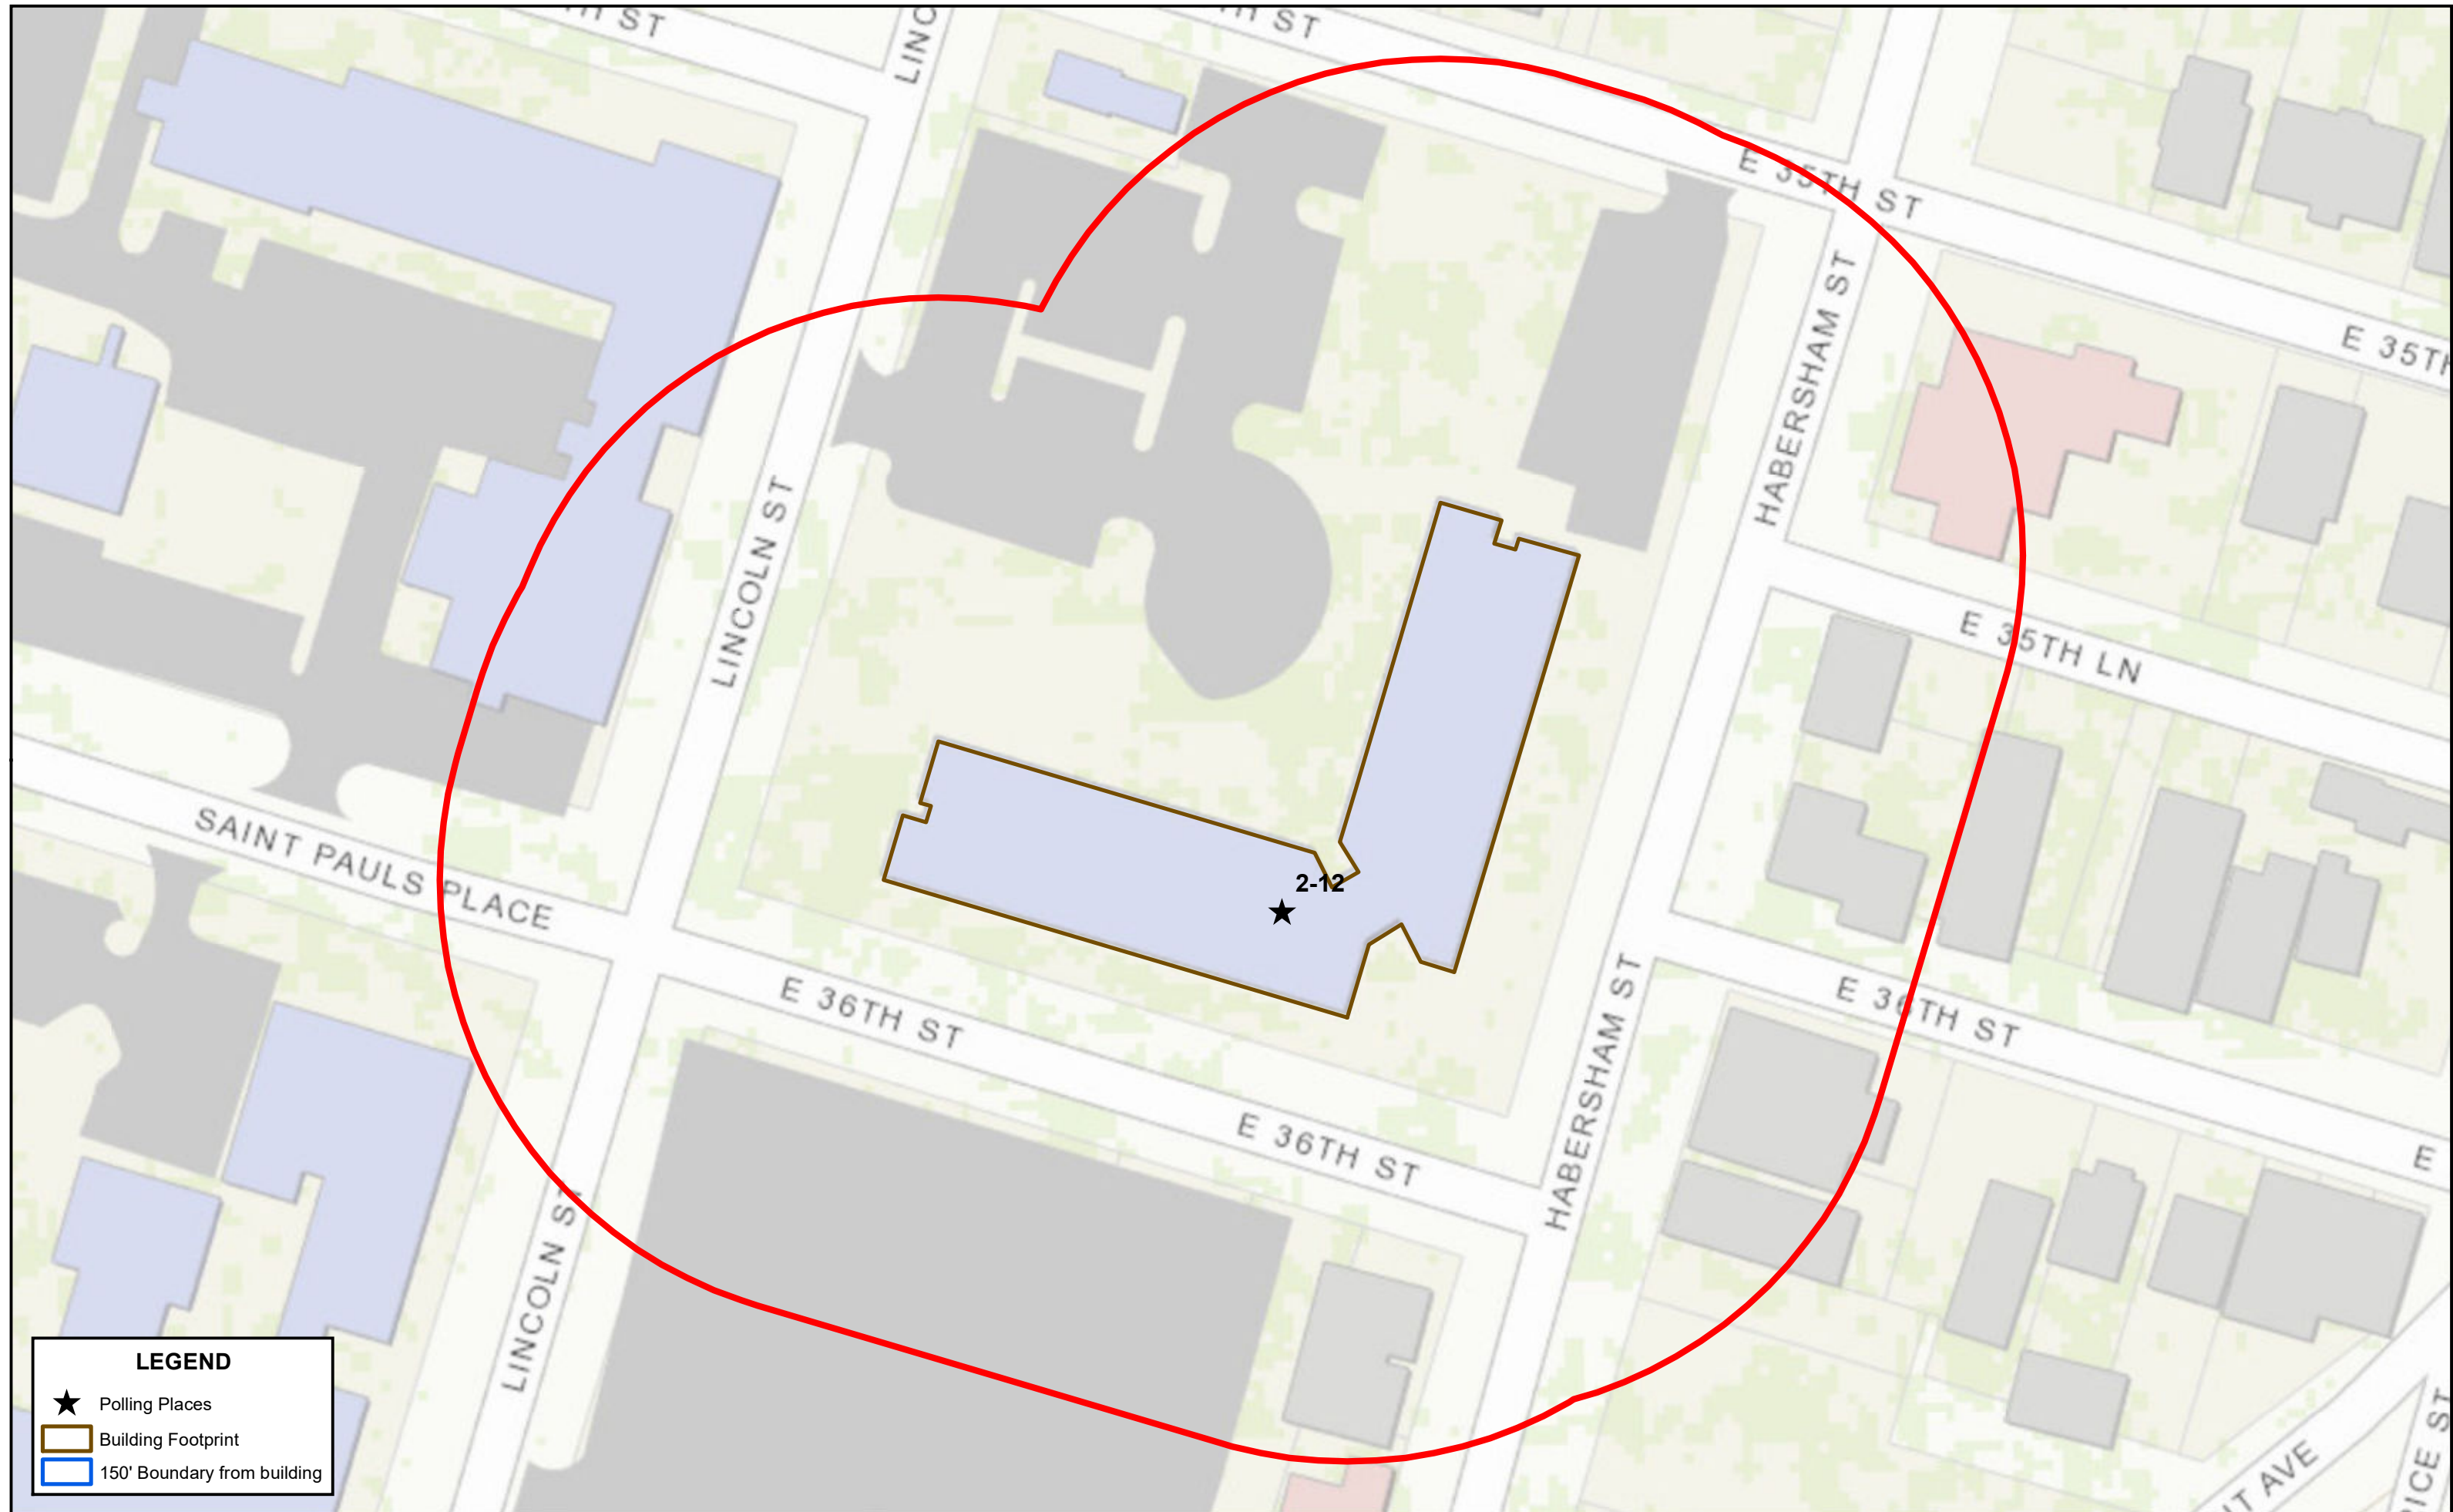

Polling Place - Williams Court - 1900 Lincoln St

0 25 50 100 150 200 Feet

LEGEND

- ★ Polling Places
- Building Footprint
- 150' Boundary from building