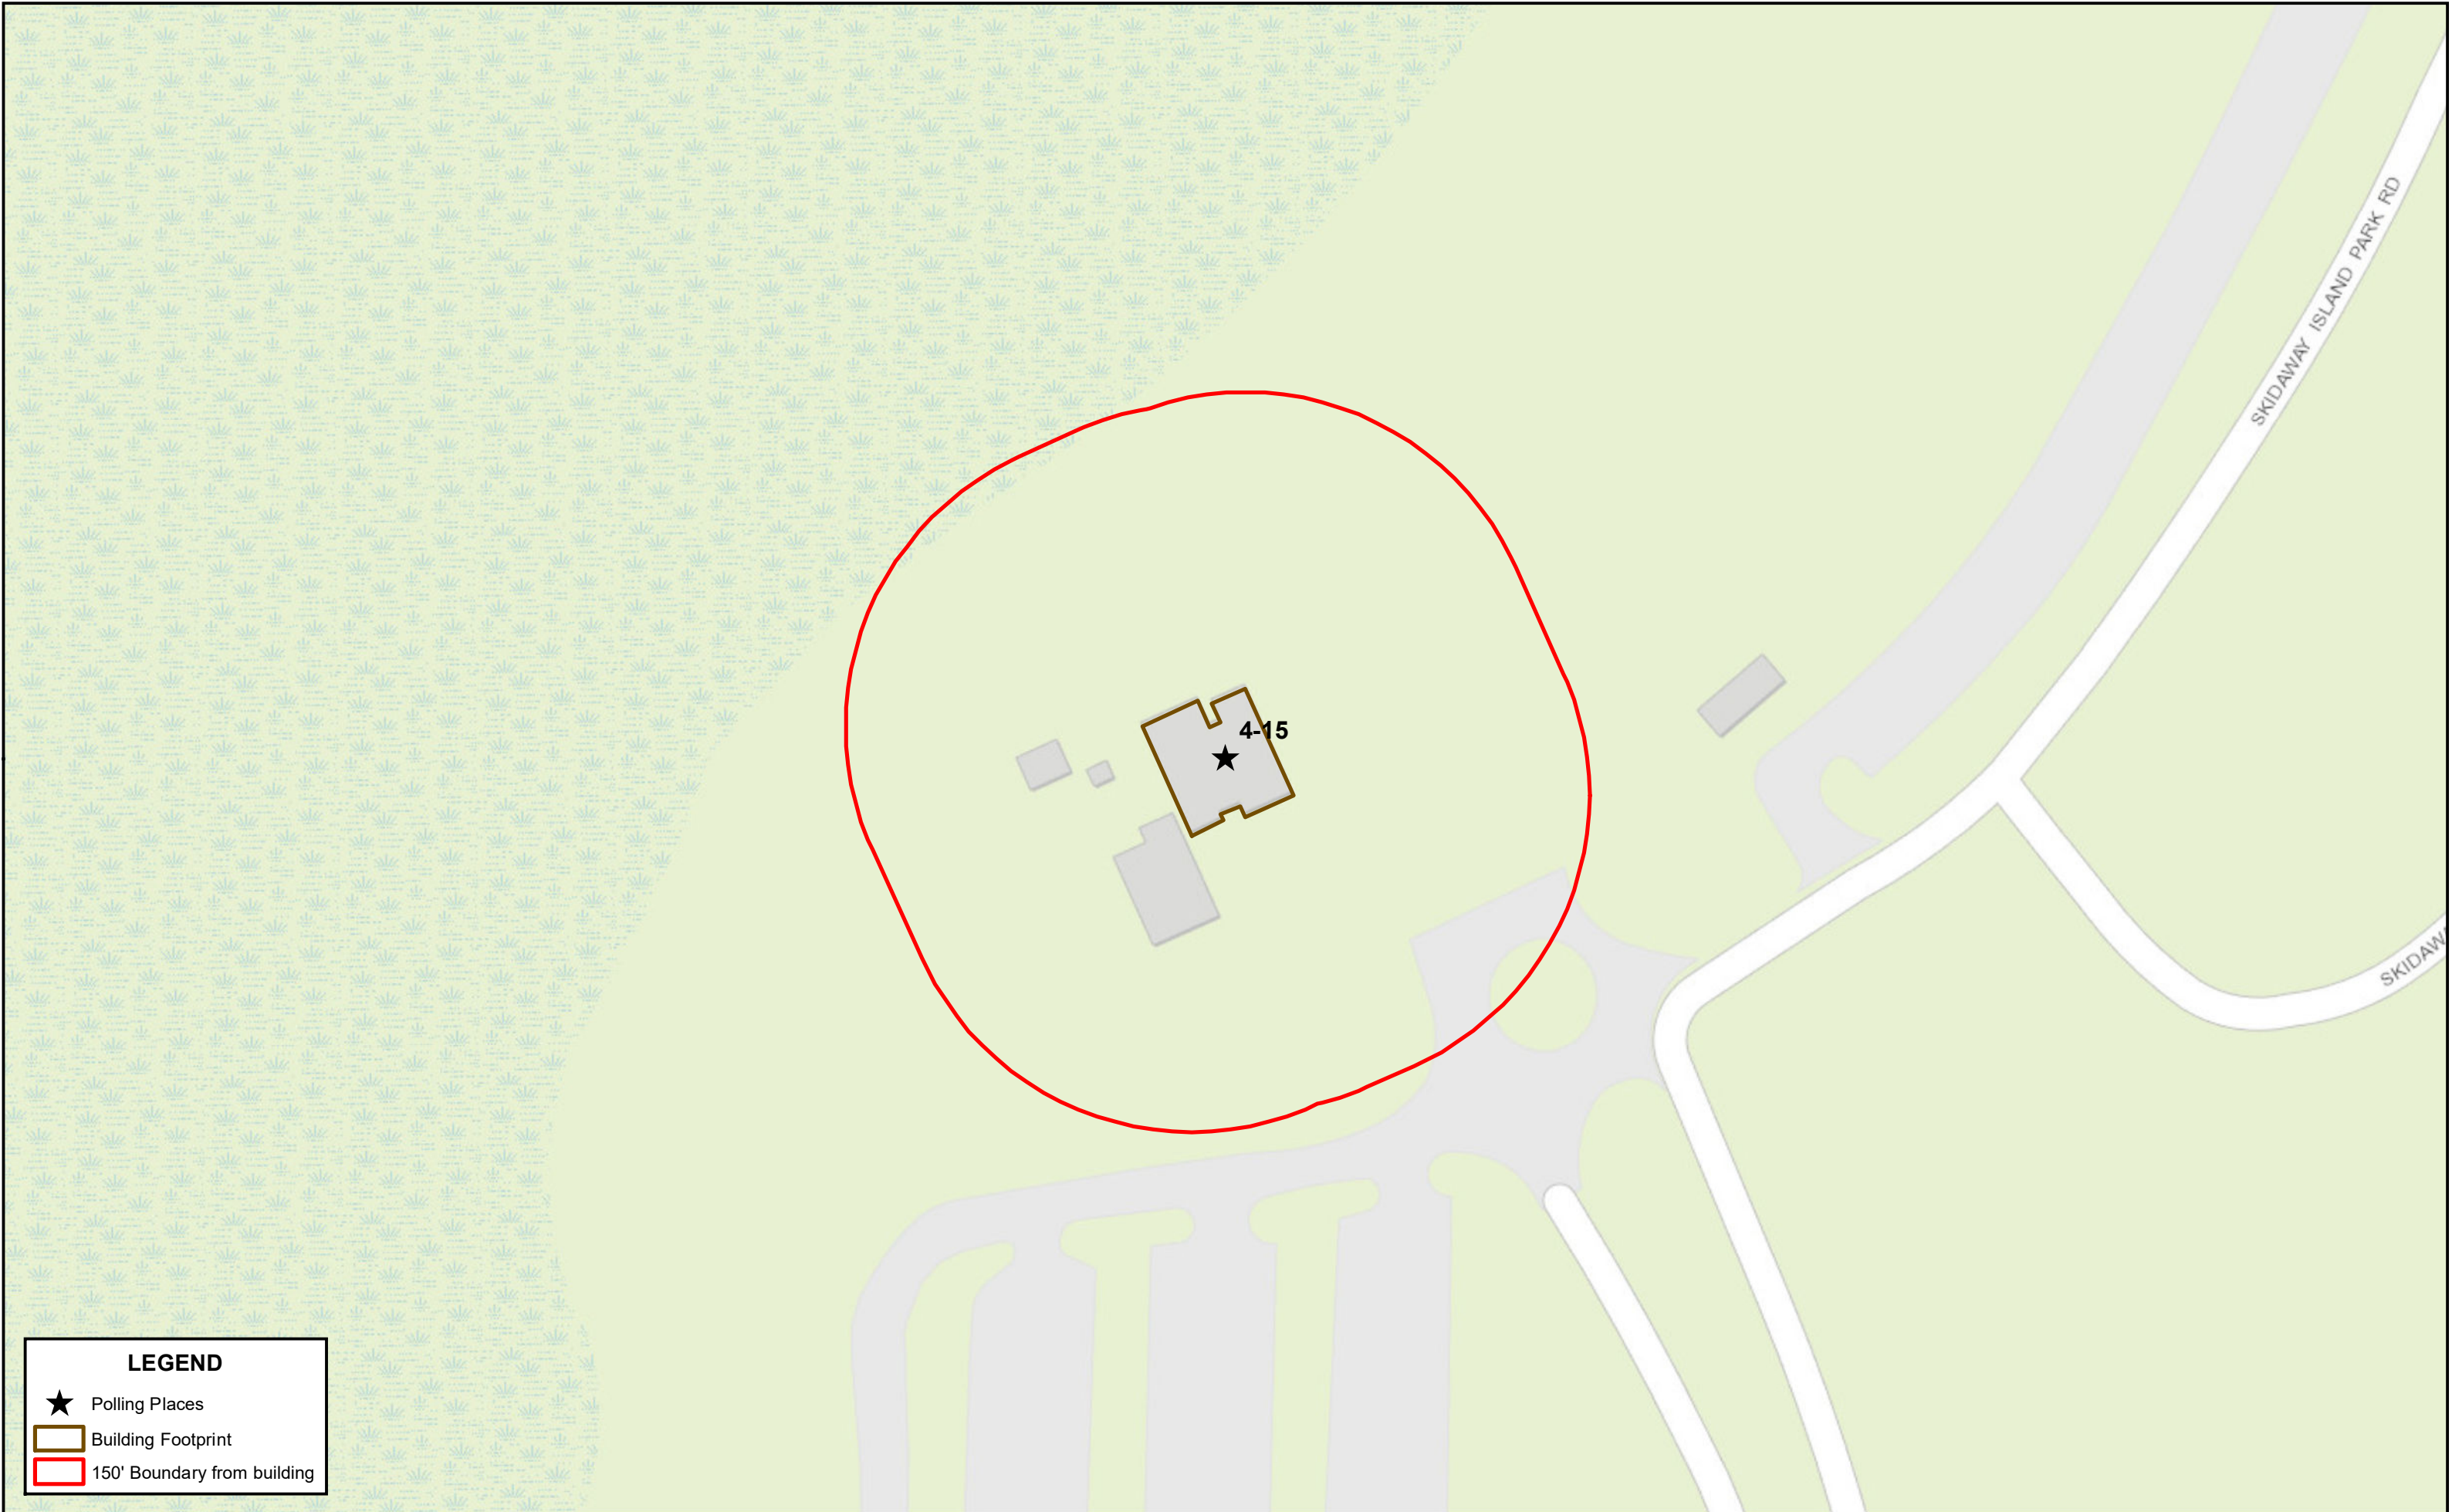

Polling Place - Skidaway Island State Park - 52 Diamond Cswy

0 25 50 100 150 200 Feet

LEGEND

- ★ Polling Places
- Building Footprint
- 150' Boundary from building