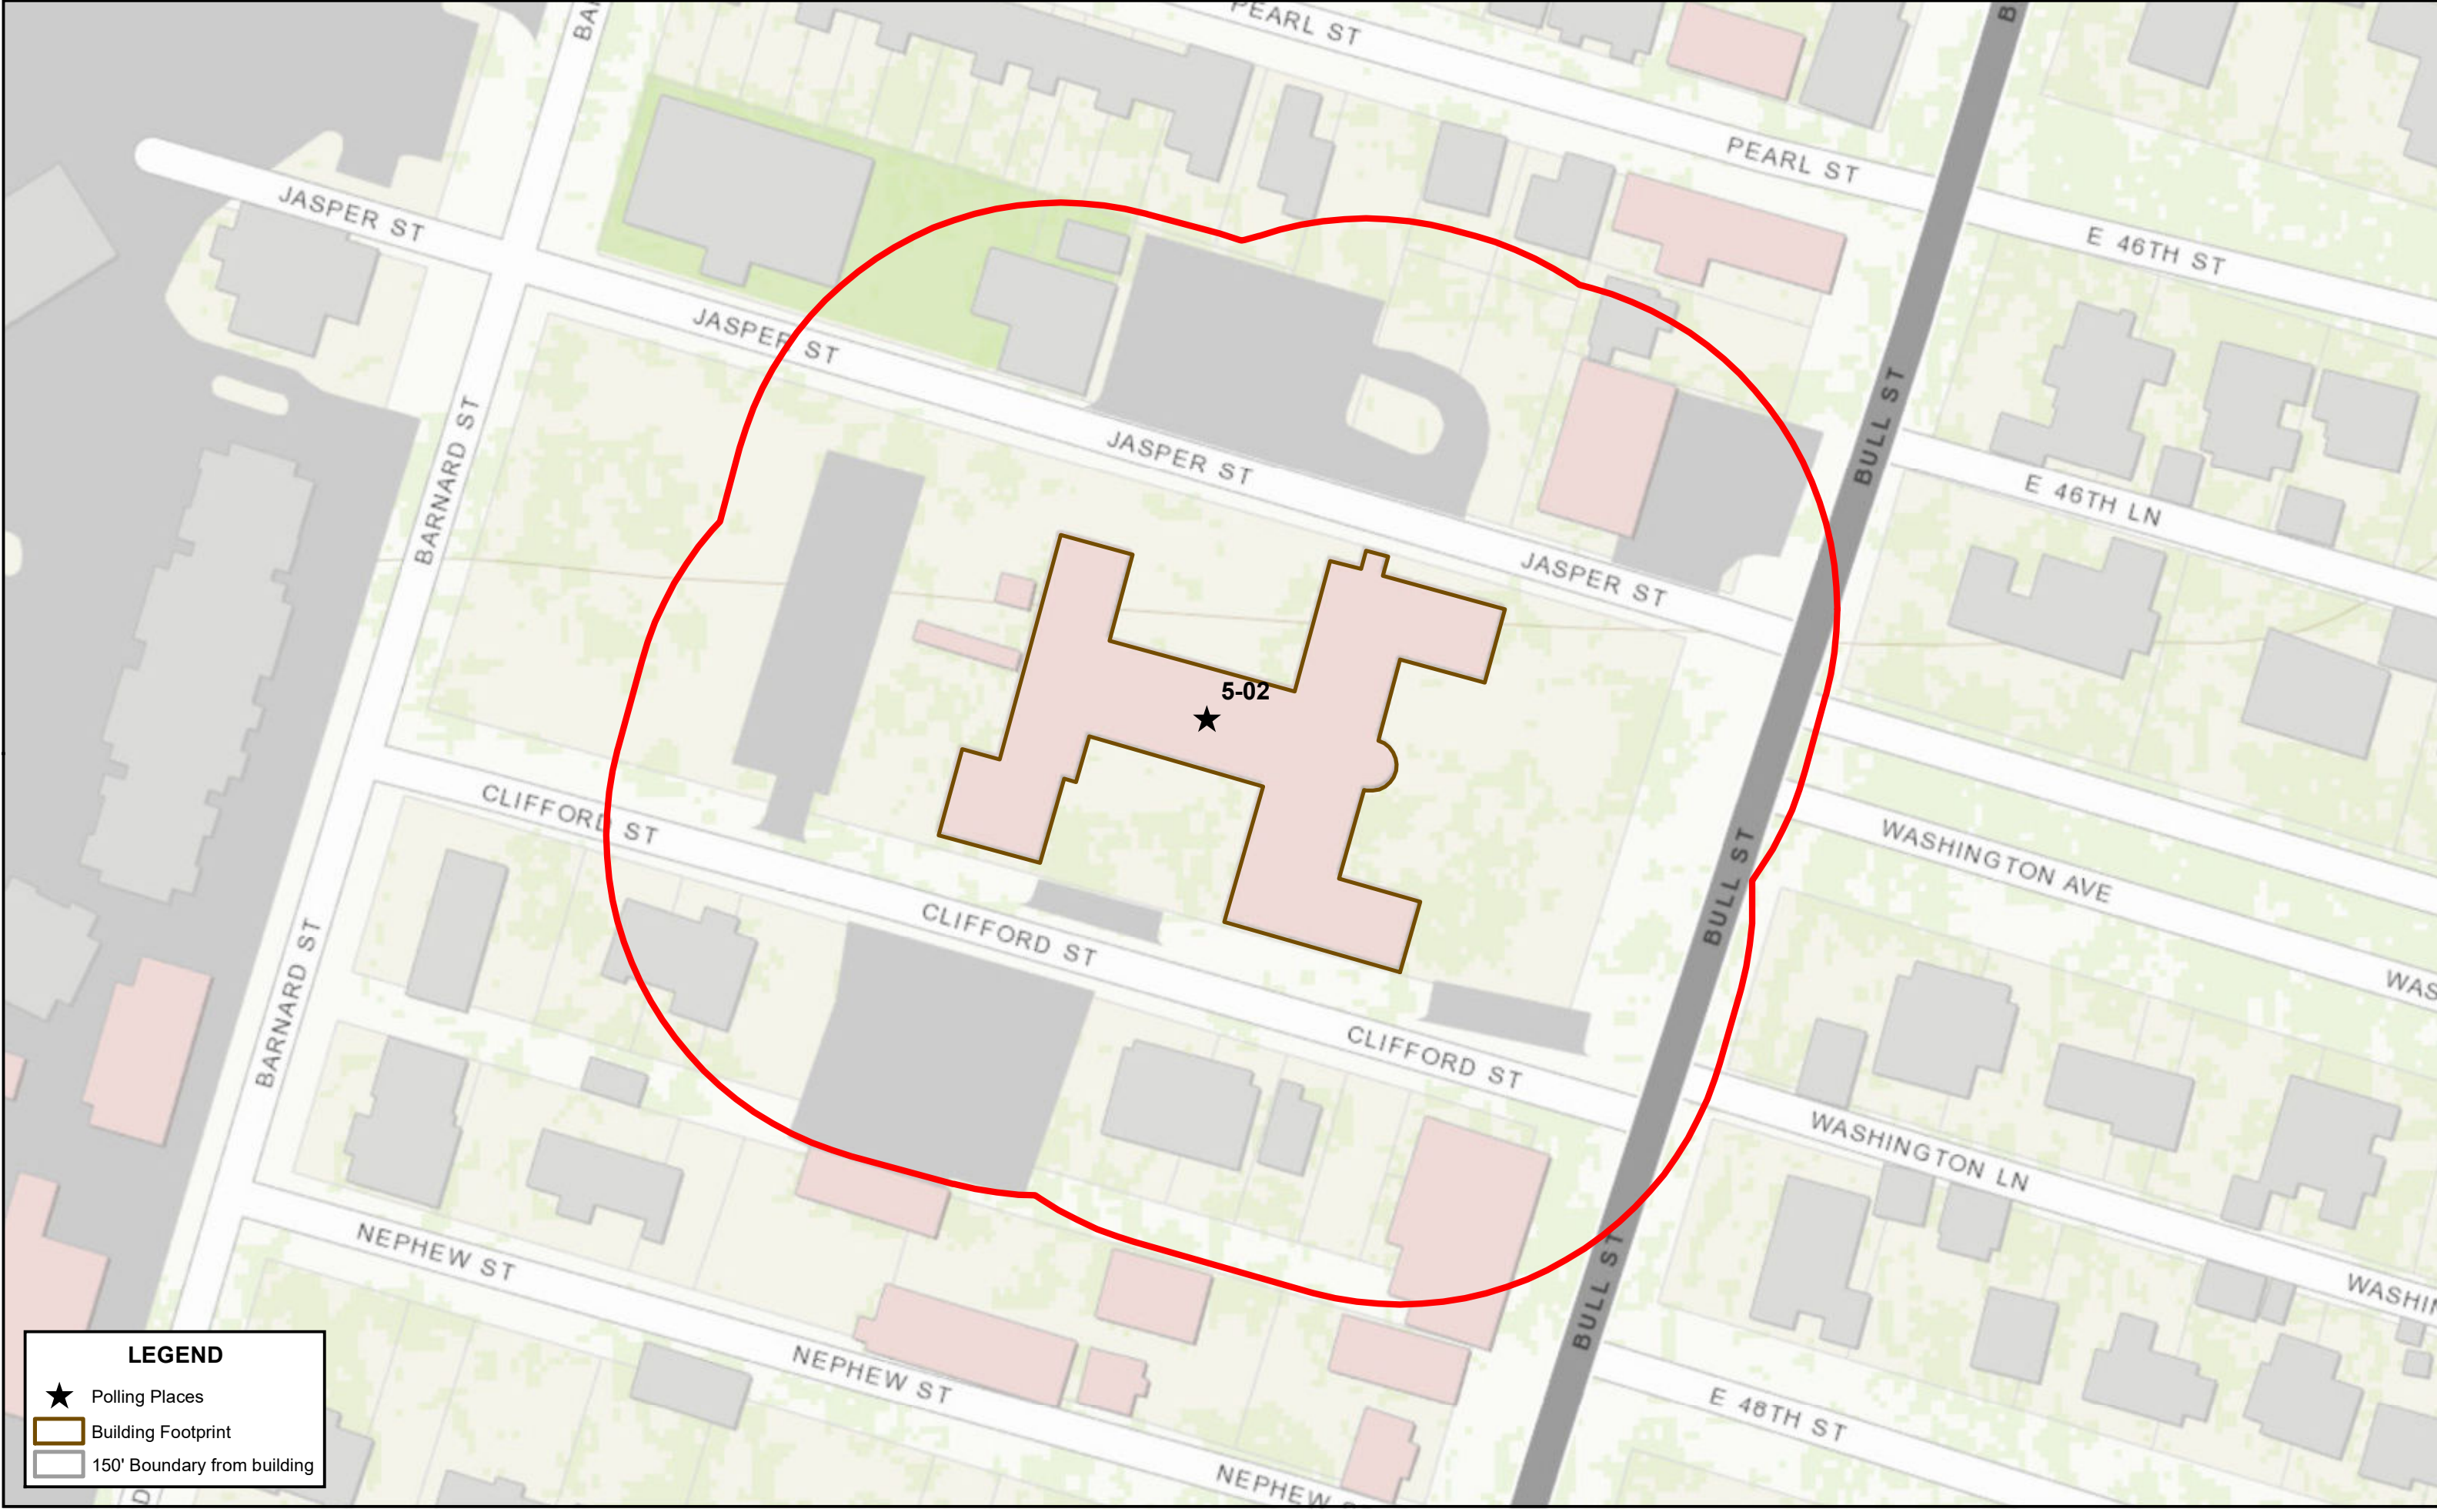

Polling Place - Senior Citizens Center - 3025 Bull St

LEGEND

- ★ Polling Places
- Building Footprint
- 150' Boundary from building