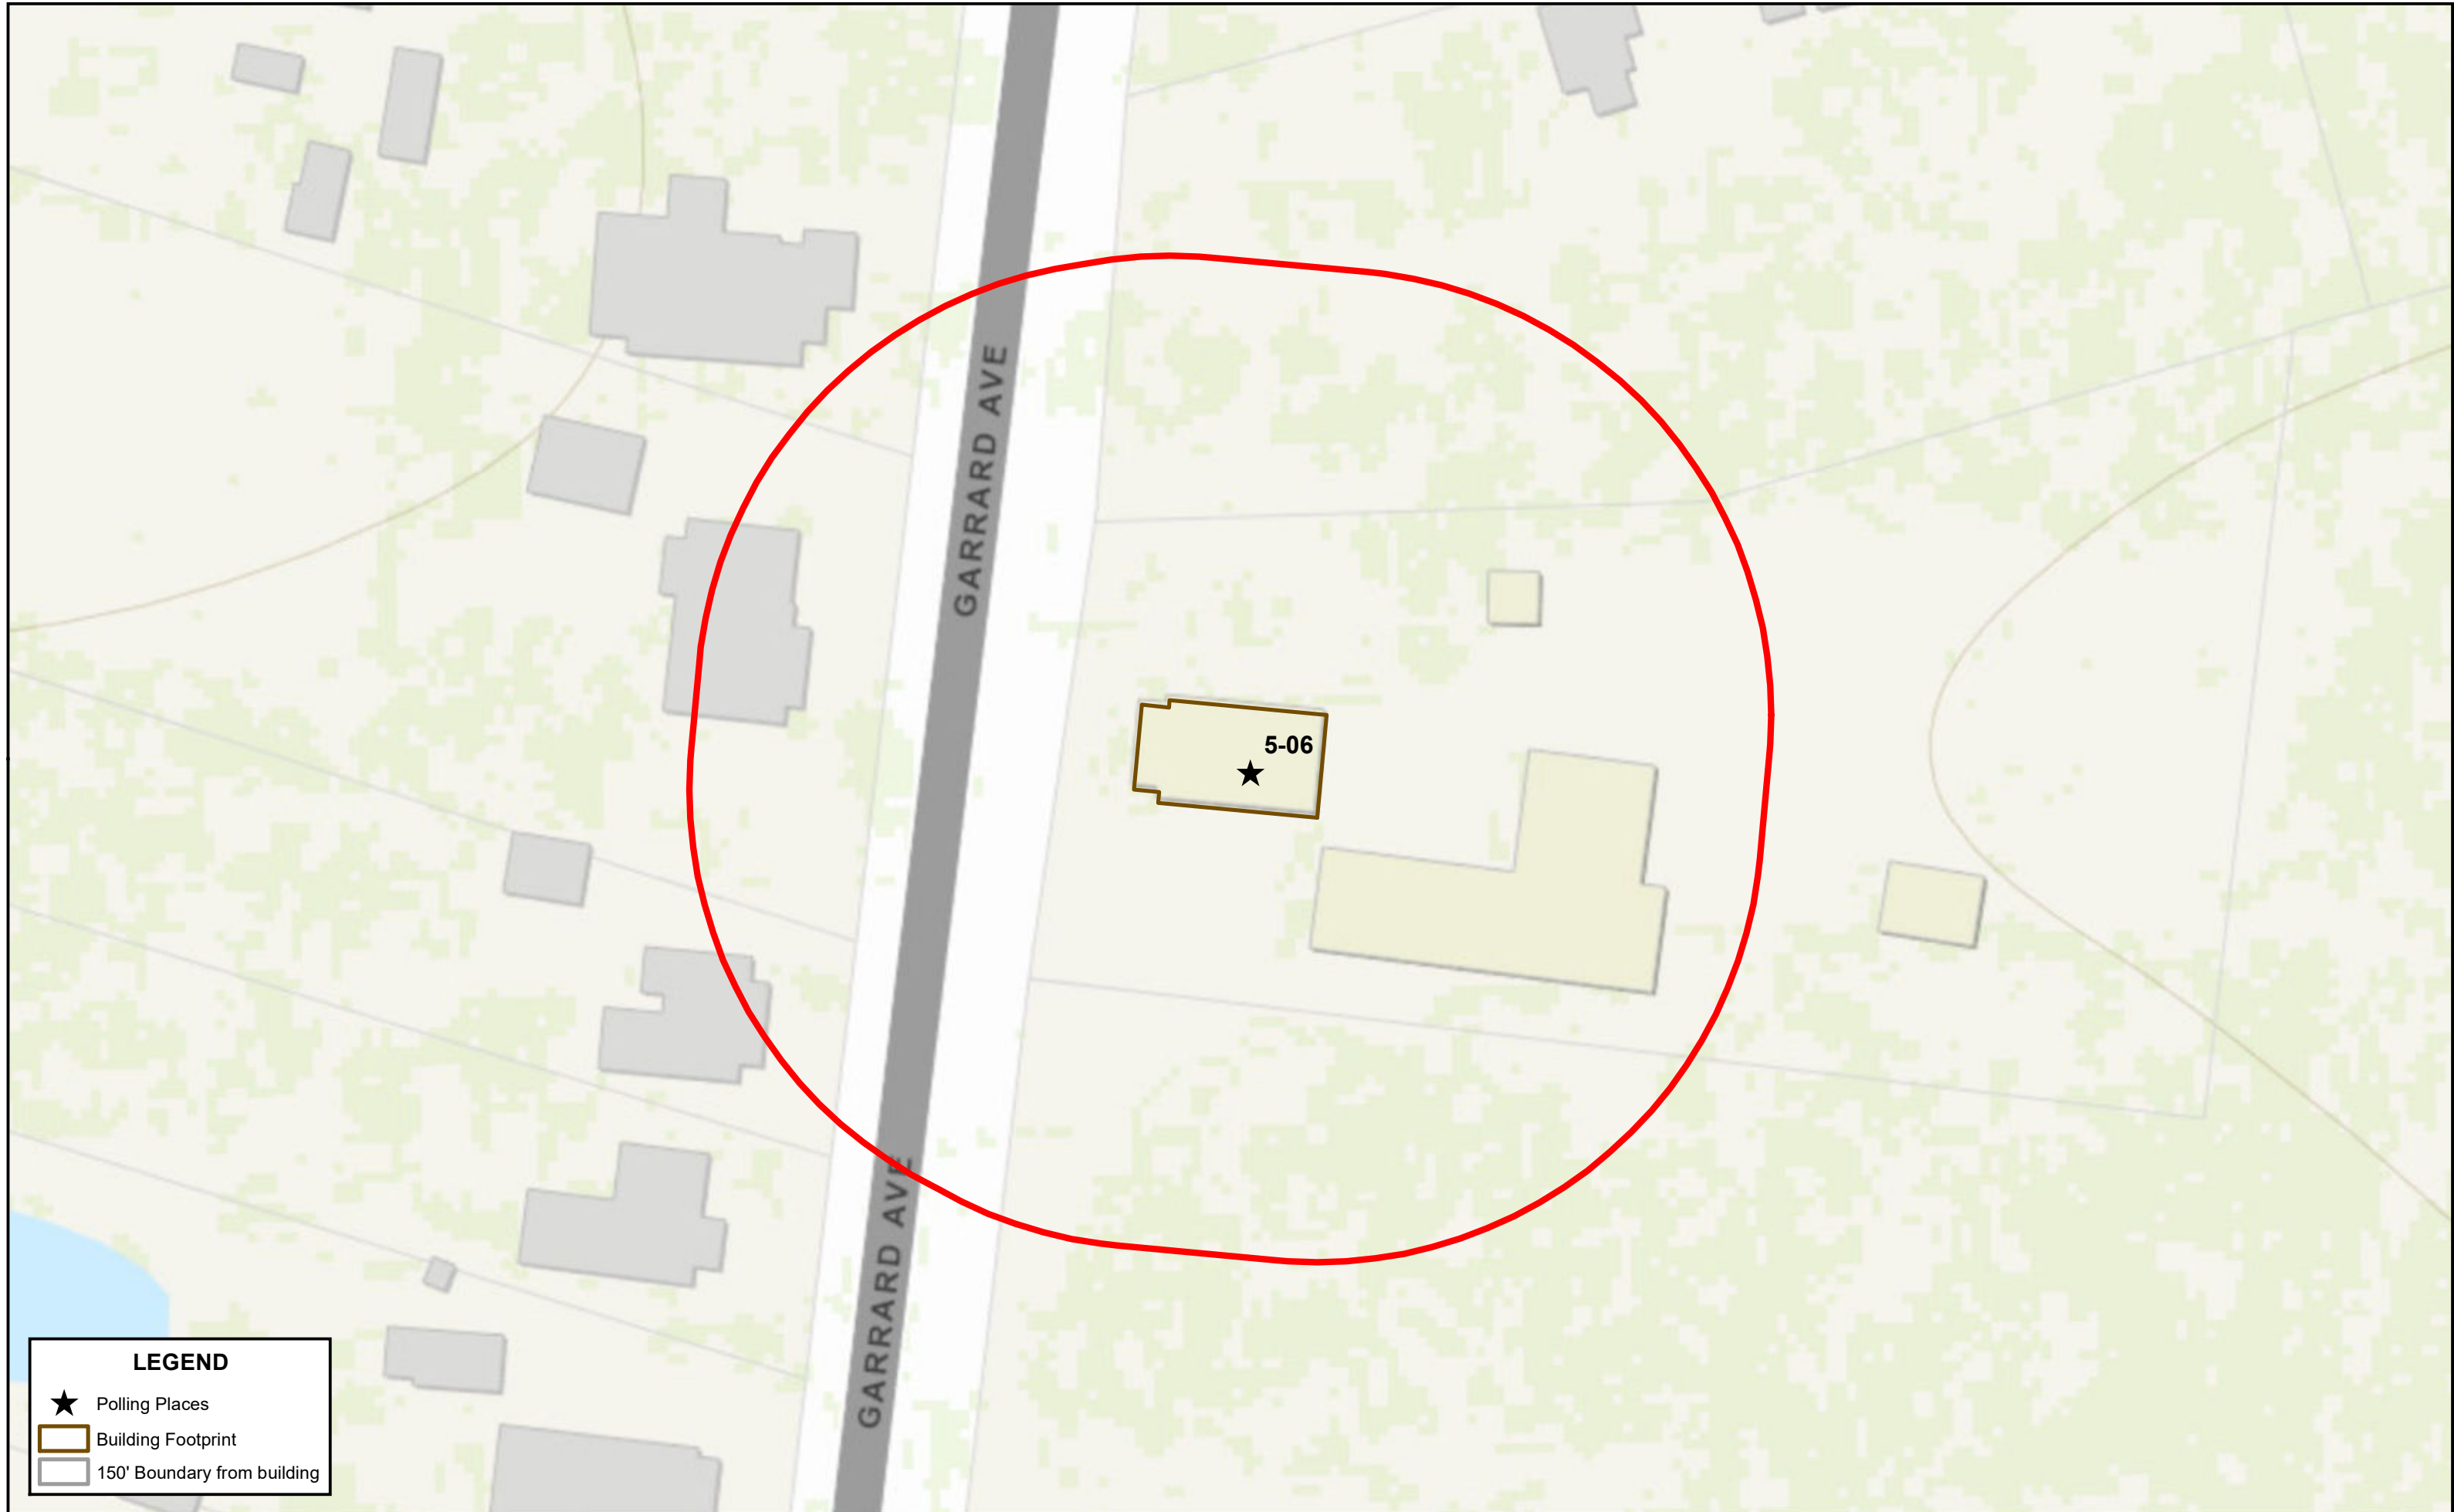

# Polling Place - Wildwood United Methodist Church - 4912 Garrard Ave

**LEGEND**

- ★ Polling Places
- Building Footprint
- 150' Boundary from building