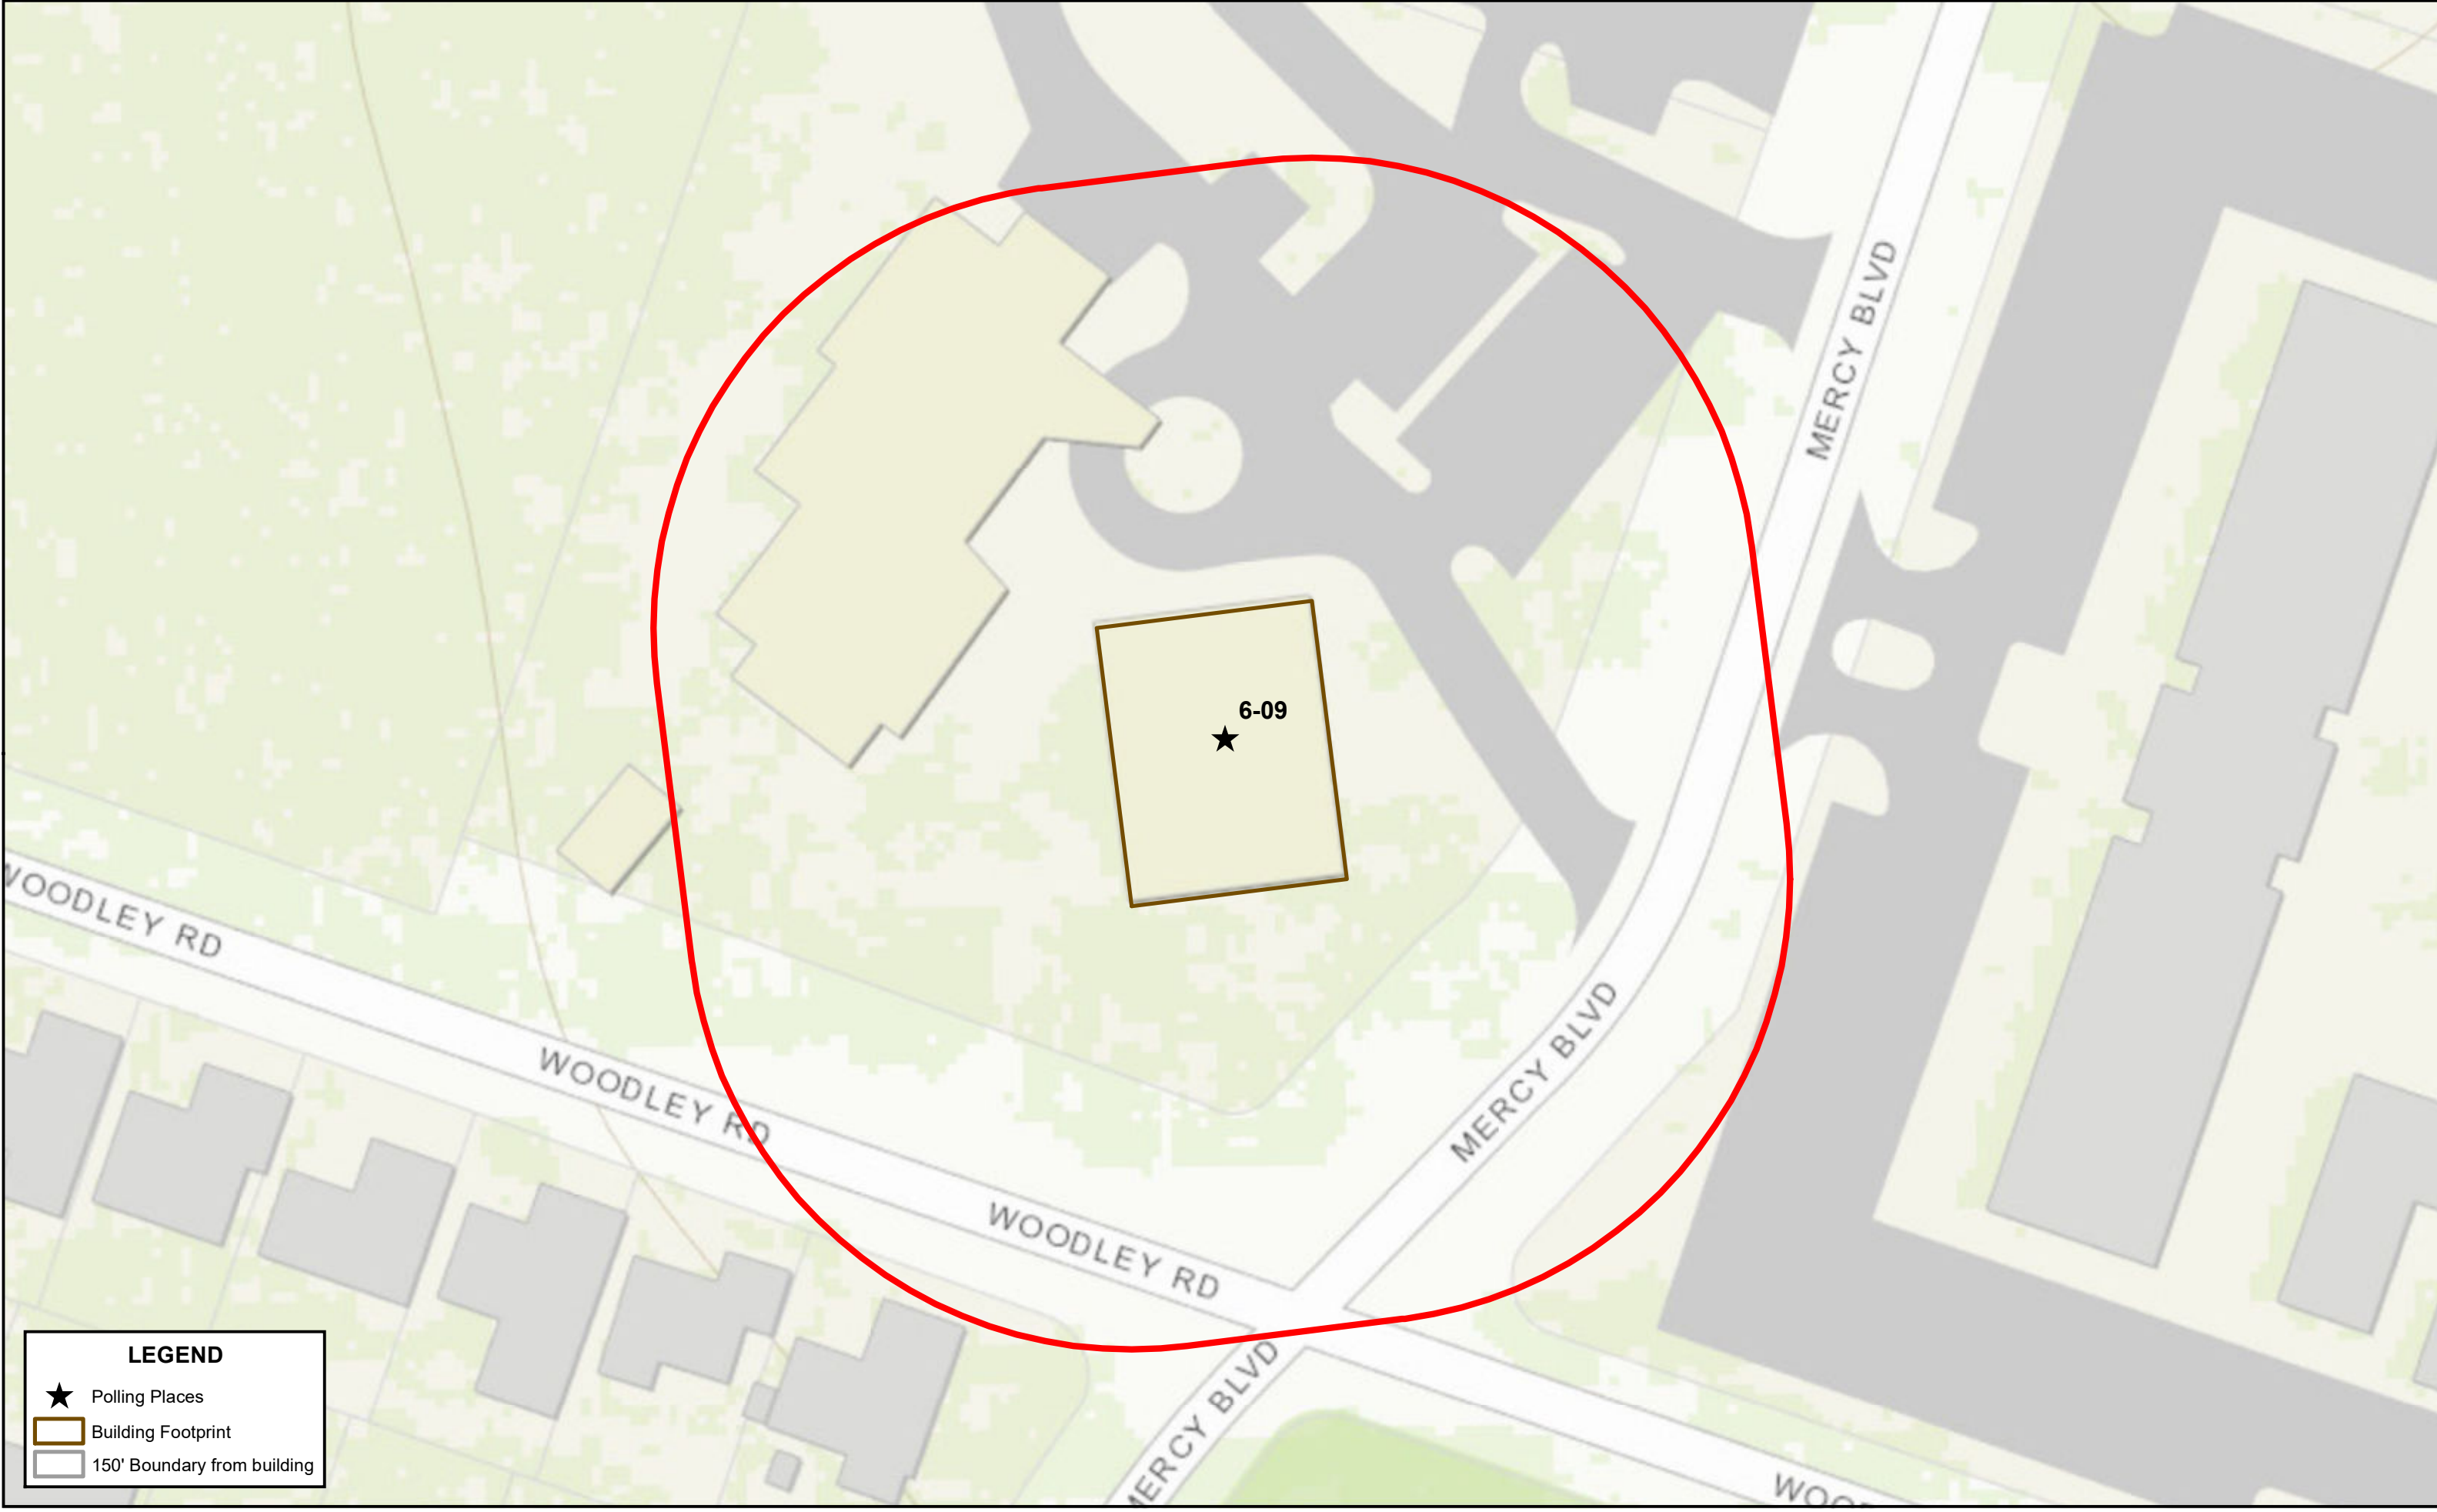

Polling Place - Trinity Lutheran Church - 12391 Mercy Blvd

LEGEND

- ★ Polling Places
- Building Footprint
- 150' Boundary from building