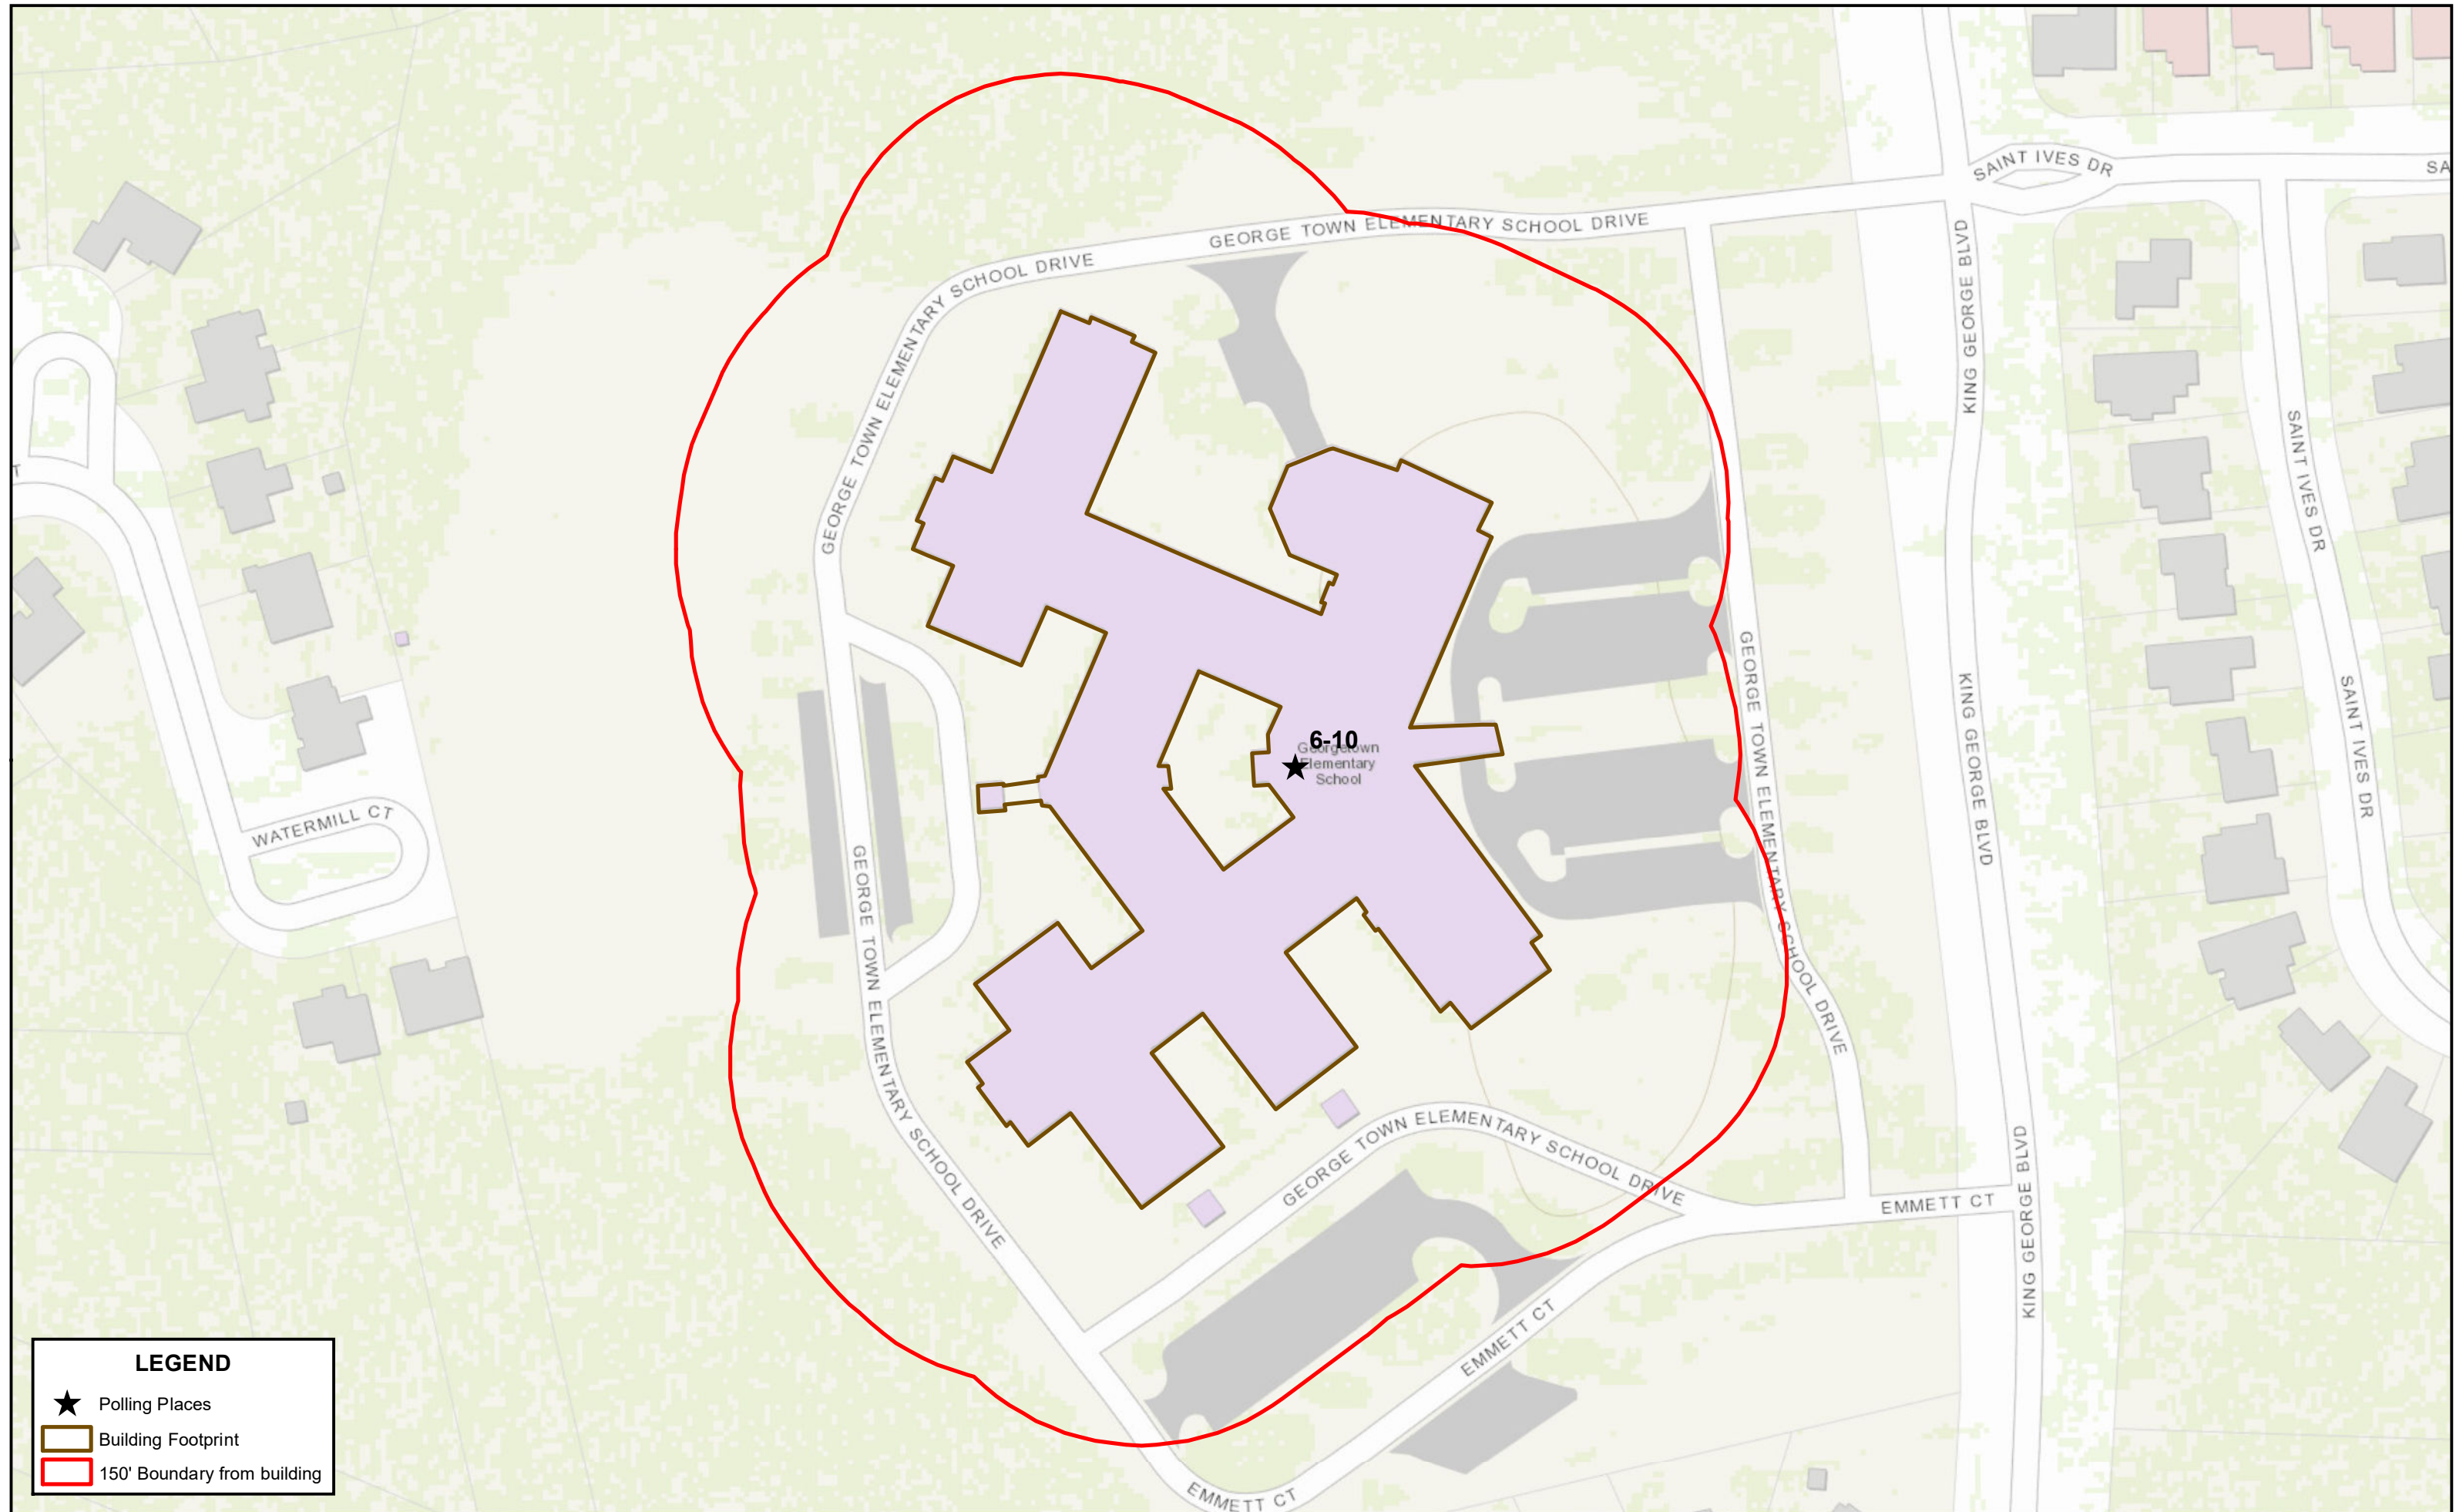

Polling Place - Georgetown Elementary - 1516 King George Blvd

0 25 50 100 150 200 Feet

LEGEND

- ★ Polling Places
- Building Footprint
- 150' Boundary from building