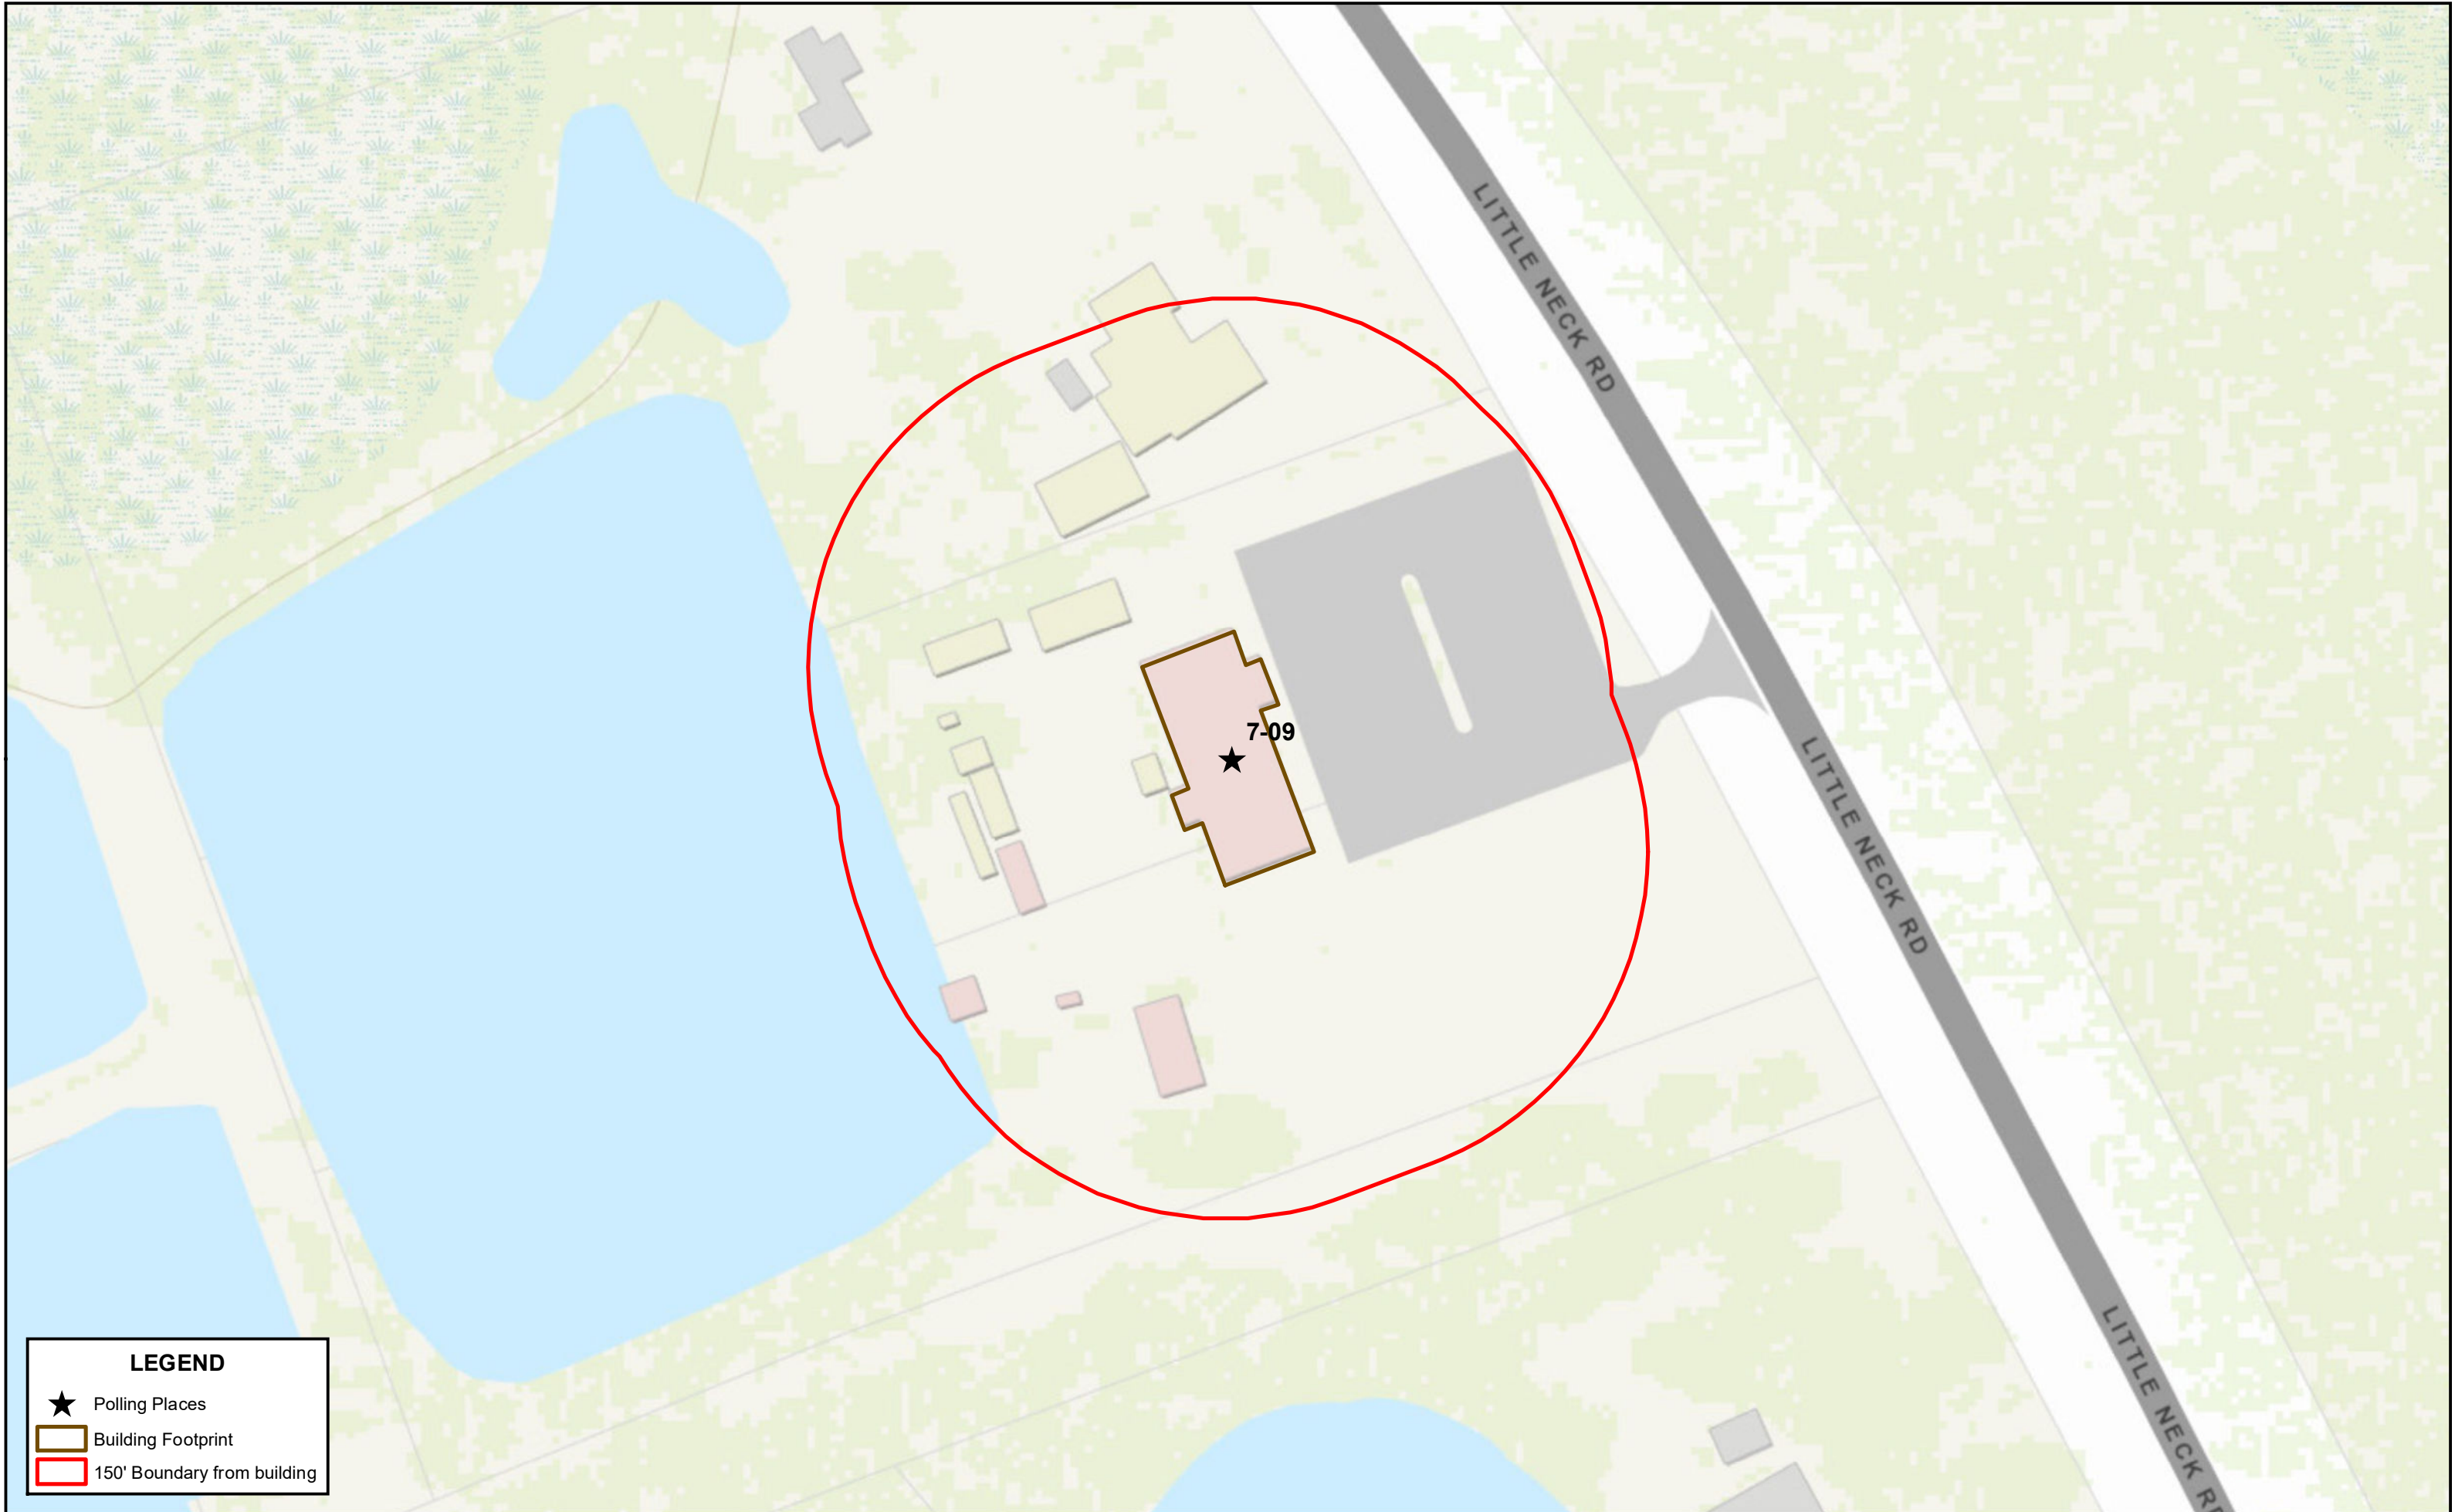

Polling Place - Southwest Baptist Church - 831 Little Neck Rd

LEGEND

- ★ Polling Places
- Building Footprint
- 150' Boundary from building