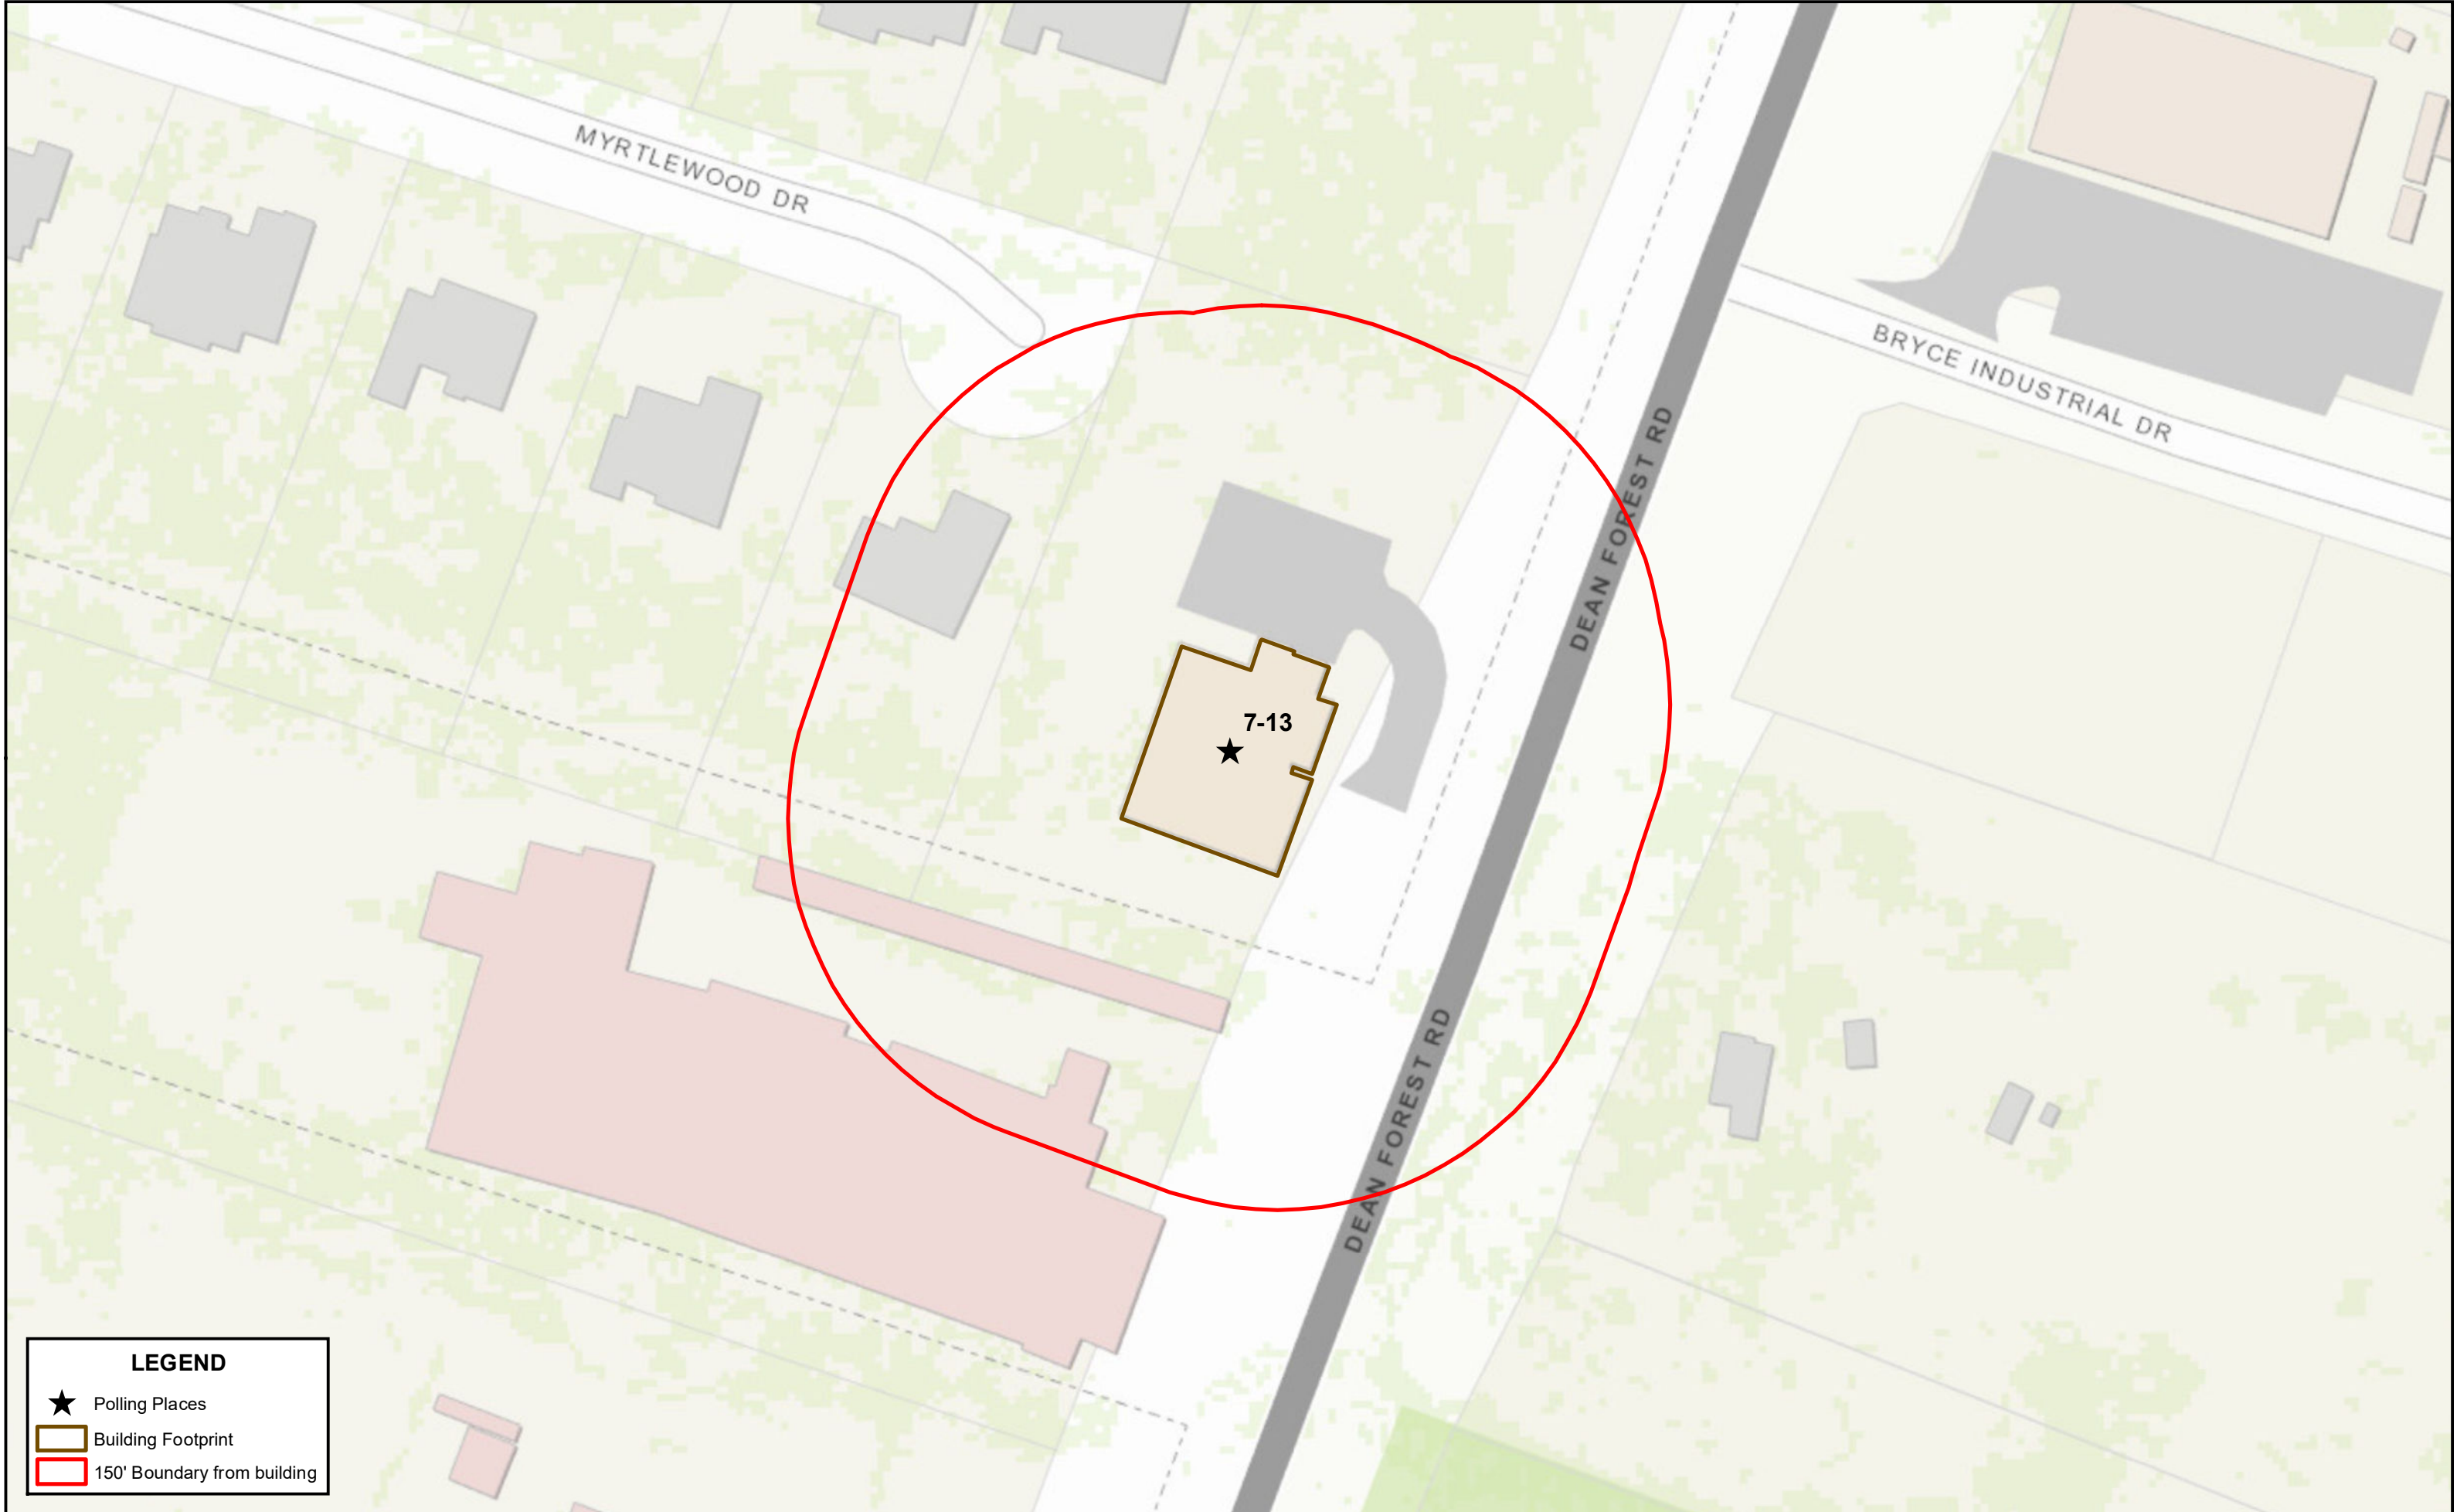

Polling Place - Southside Fire Training Center - 1381 Dean Forest Rd

LEGEND

- ★ Polling Places
- Building Footprint
- 150' Boundary from building