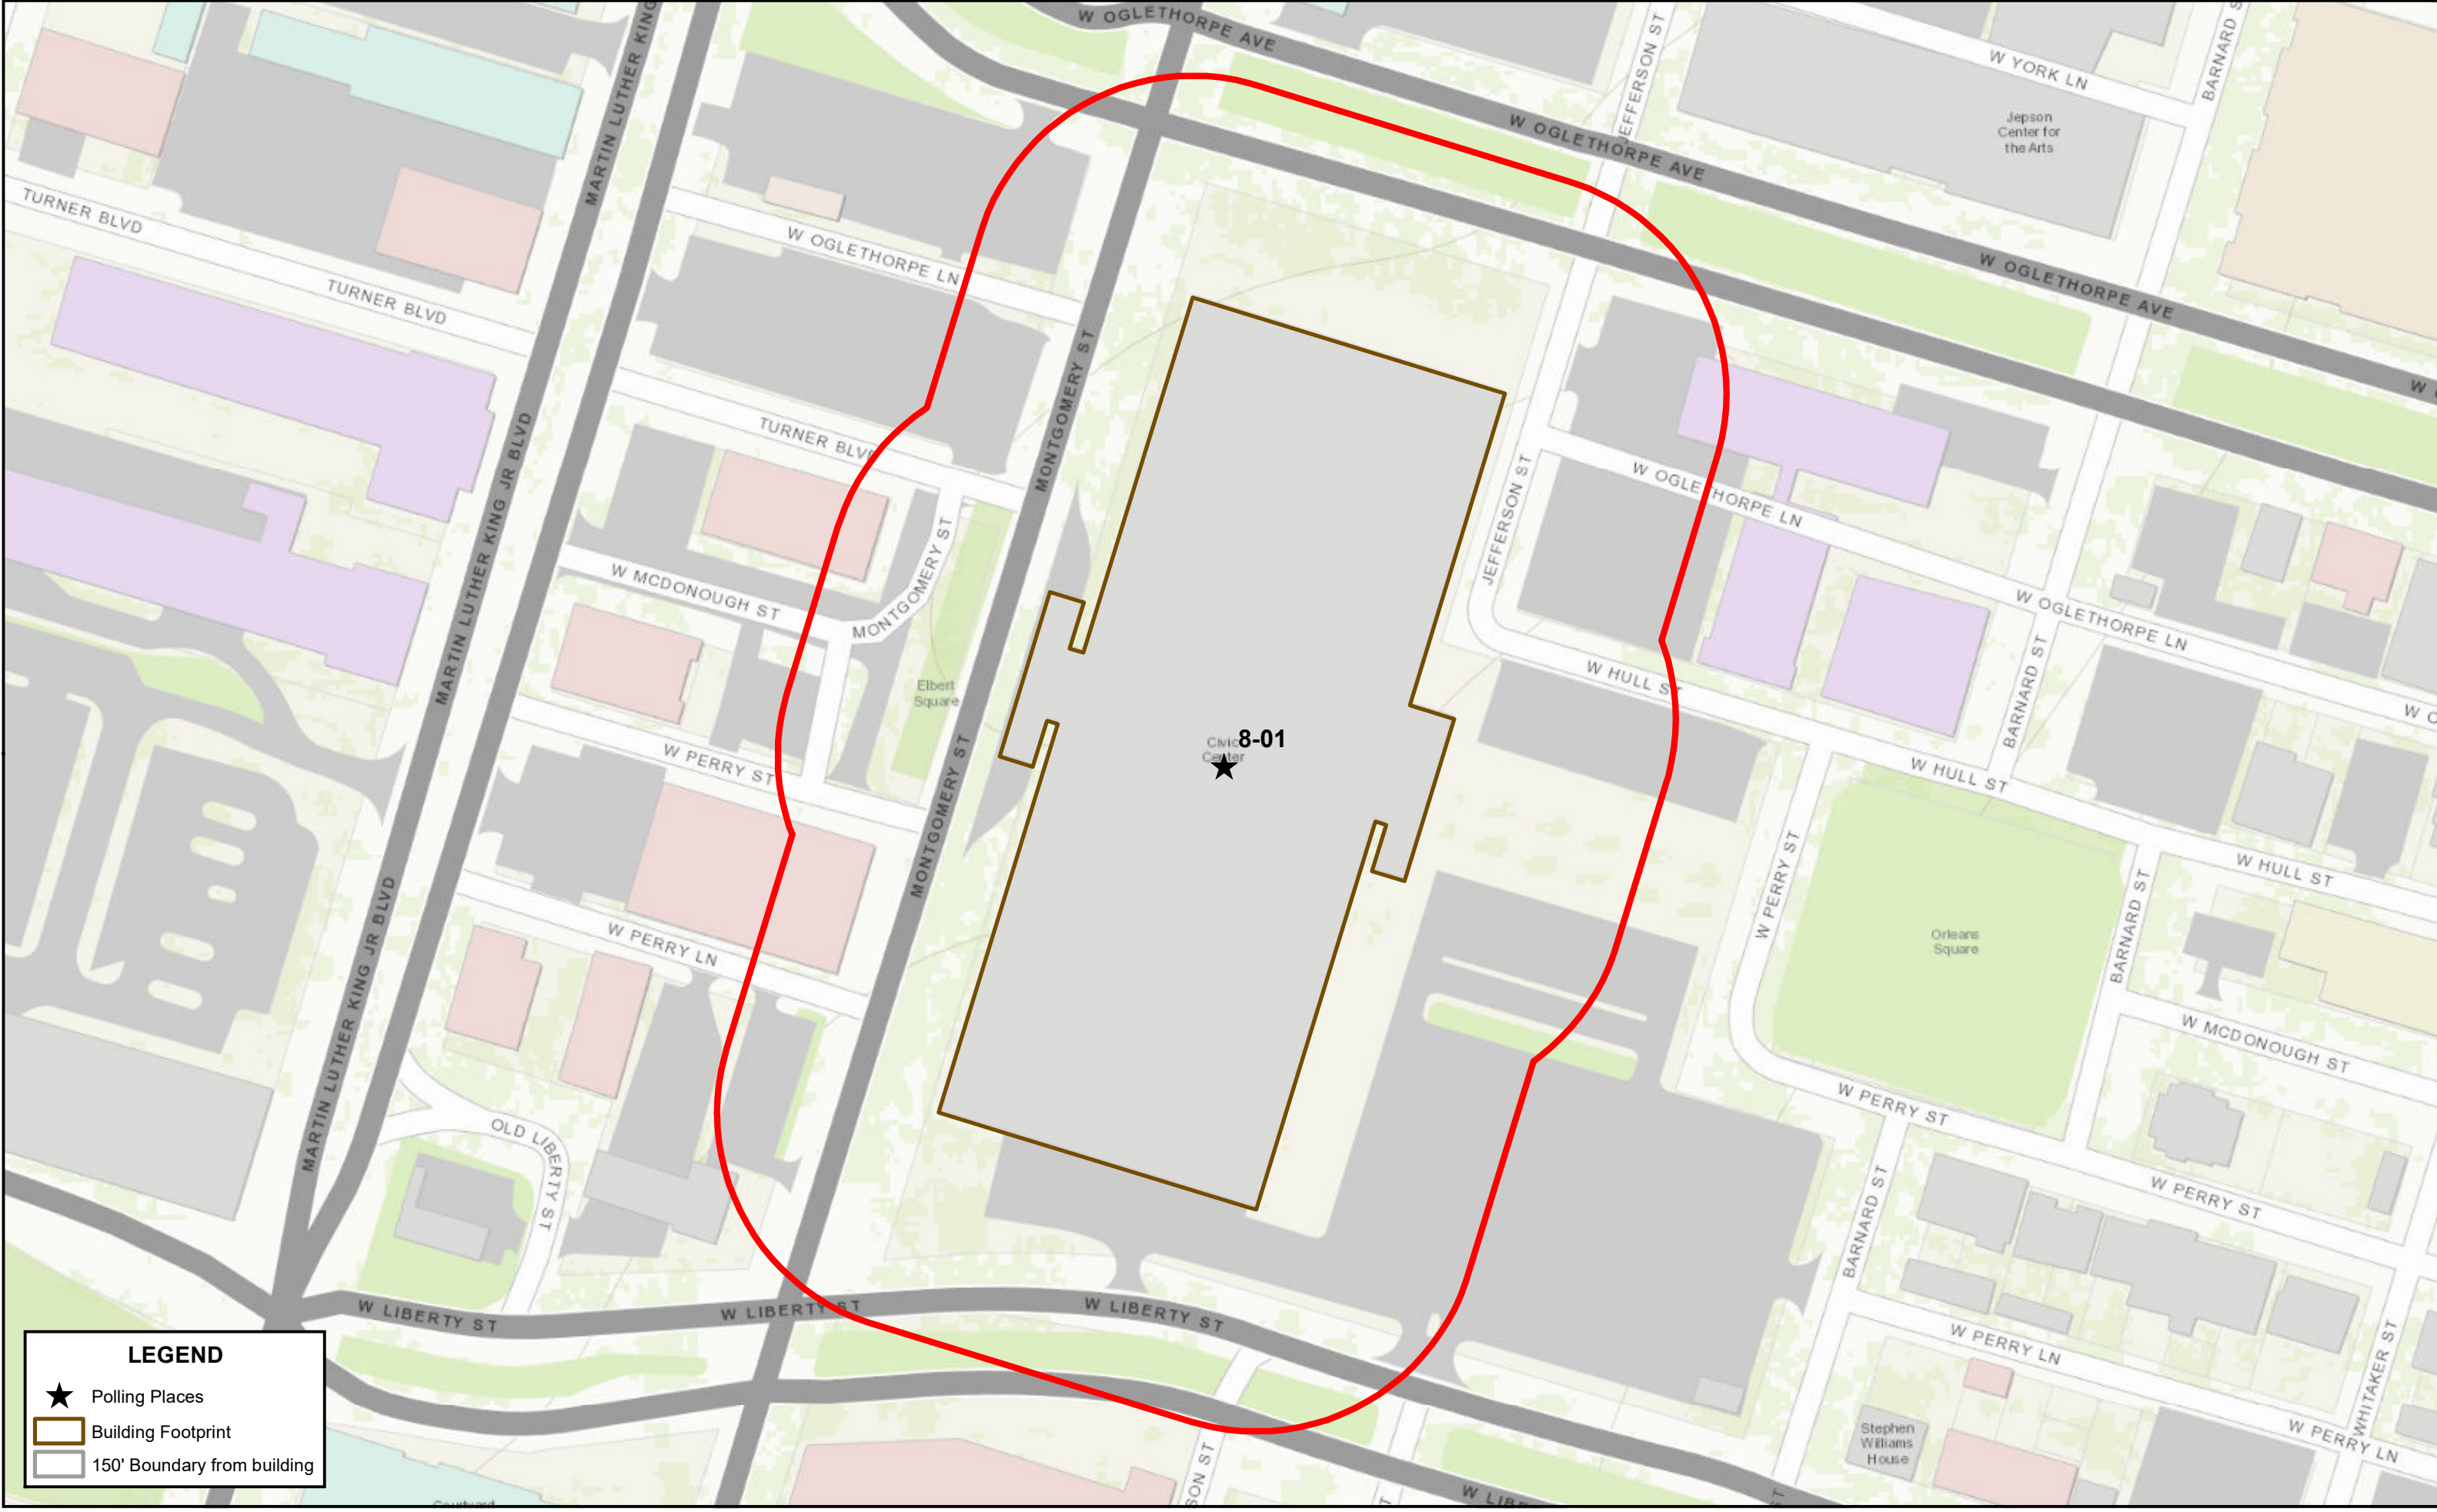

Polling Place - Civic Center - 301 W Oglethorpe Ave

0 25 50 100 150 200 Feet

LEGEND

- ★ Polling Places
- Building Footprint
- 150' Boundary from building