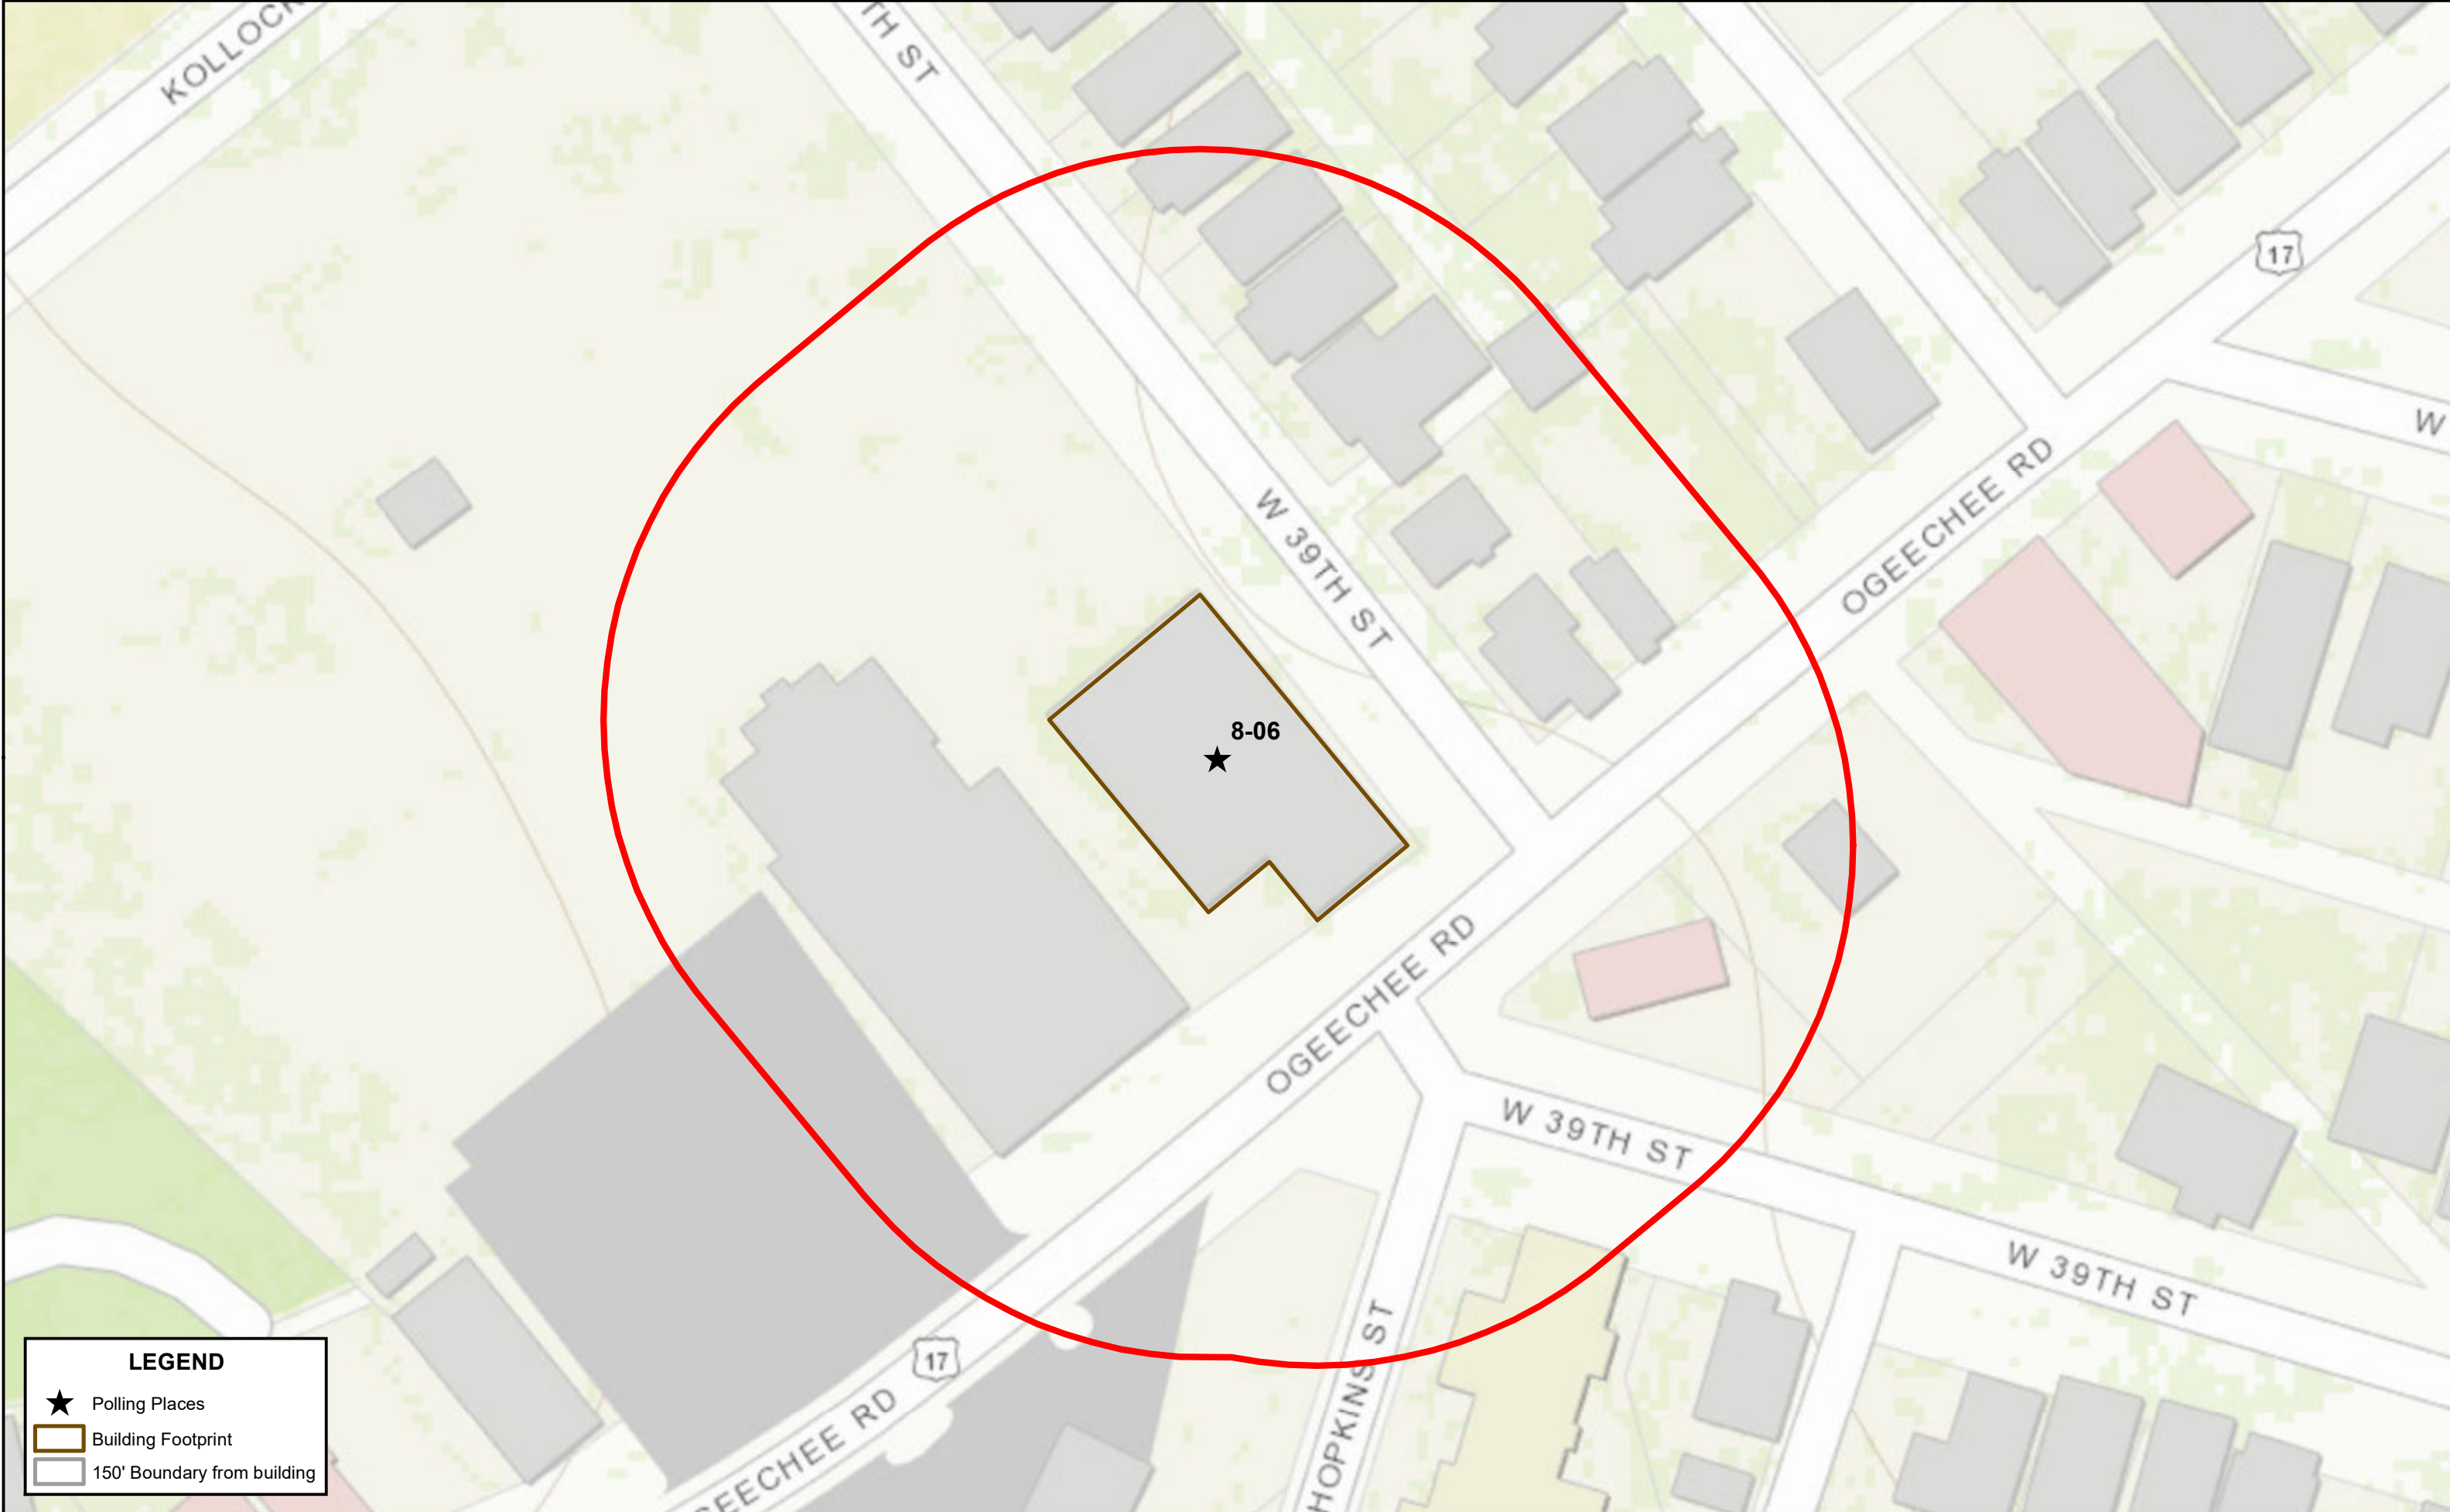

Polling Place - Mary Flournoy Golden Age Center - 1001 W 39th St

LEGEND

- ★ Polling Places
- Building Footprint
- 150' Boundary from building