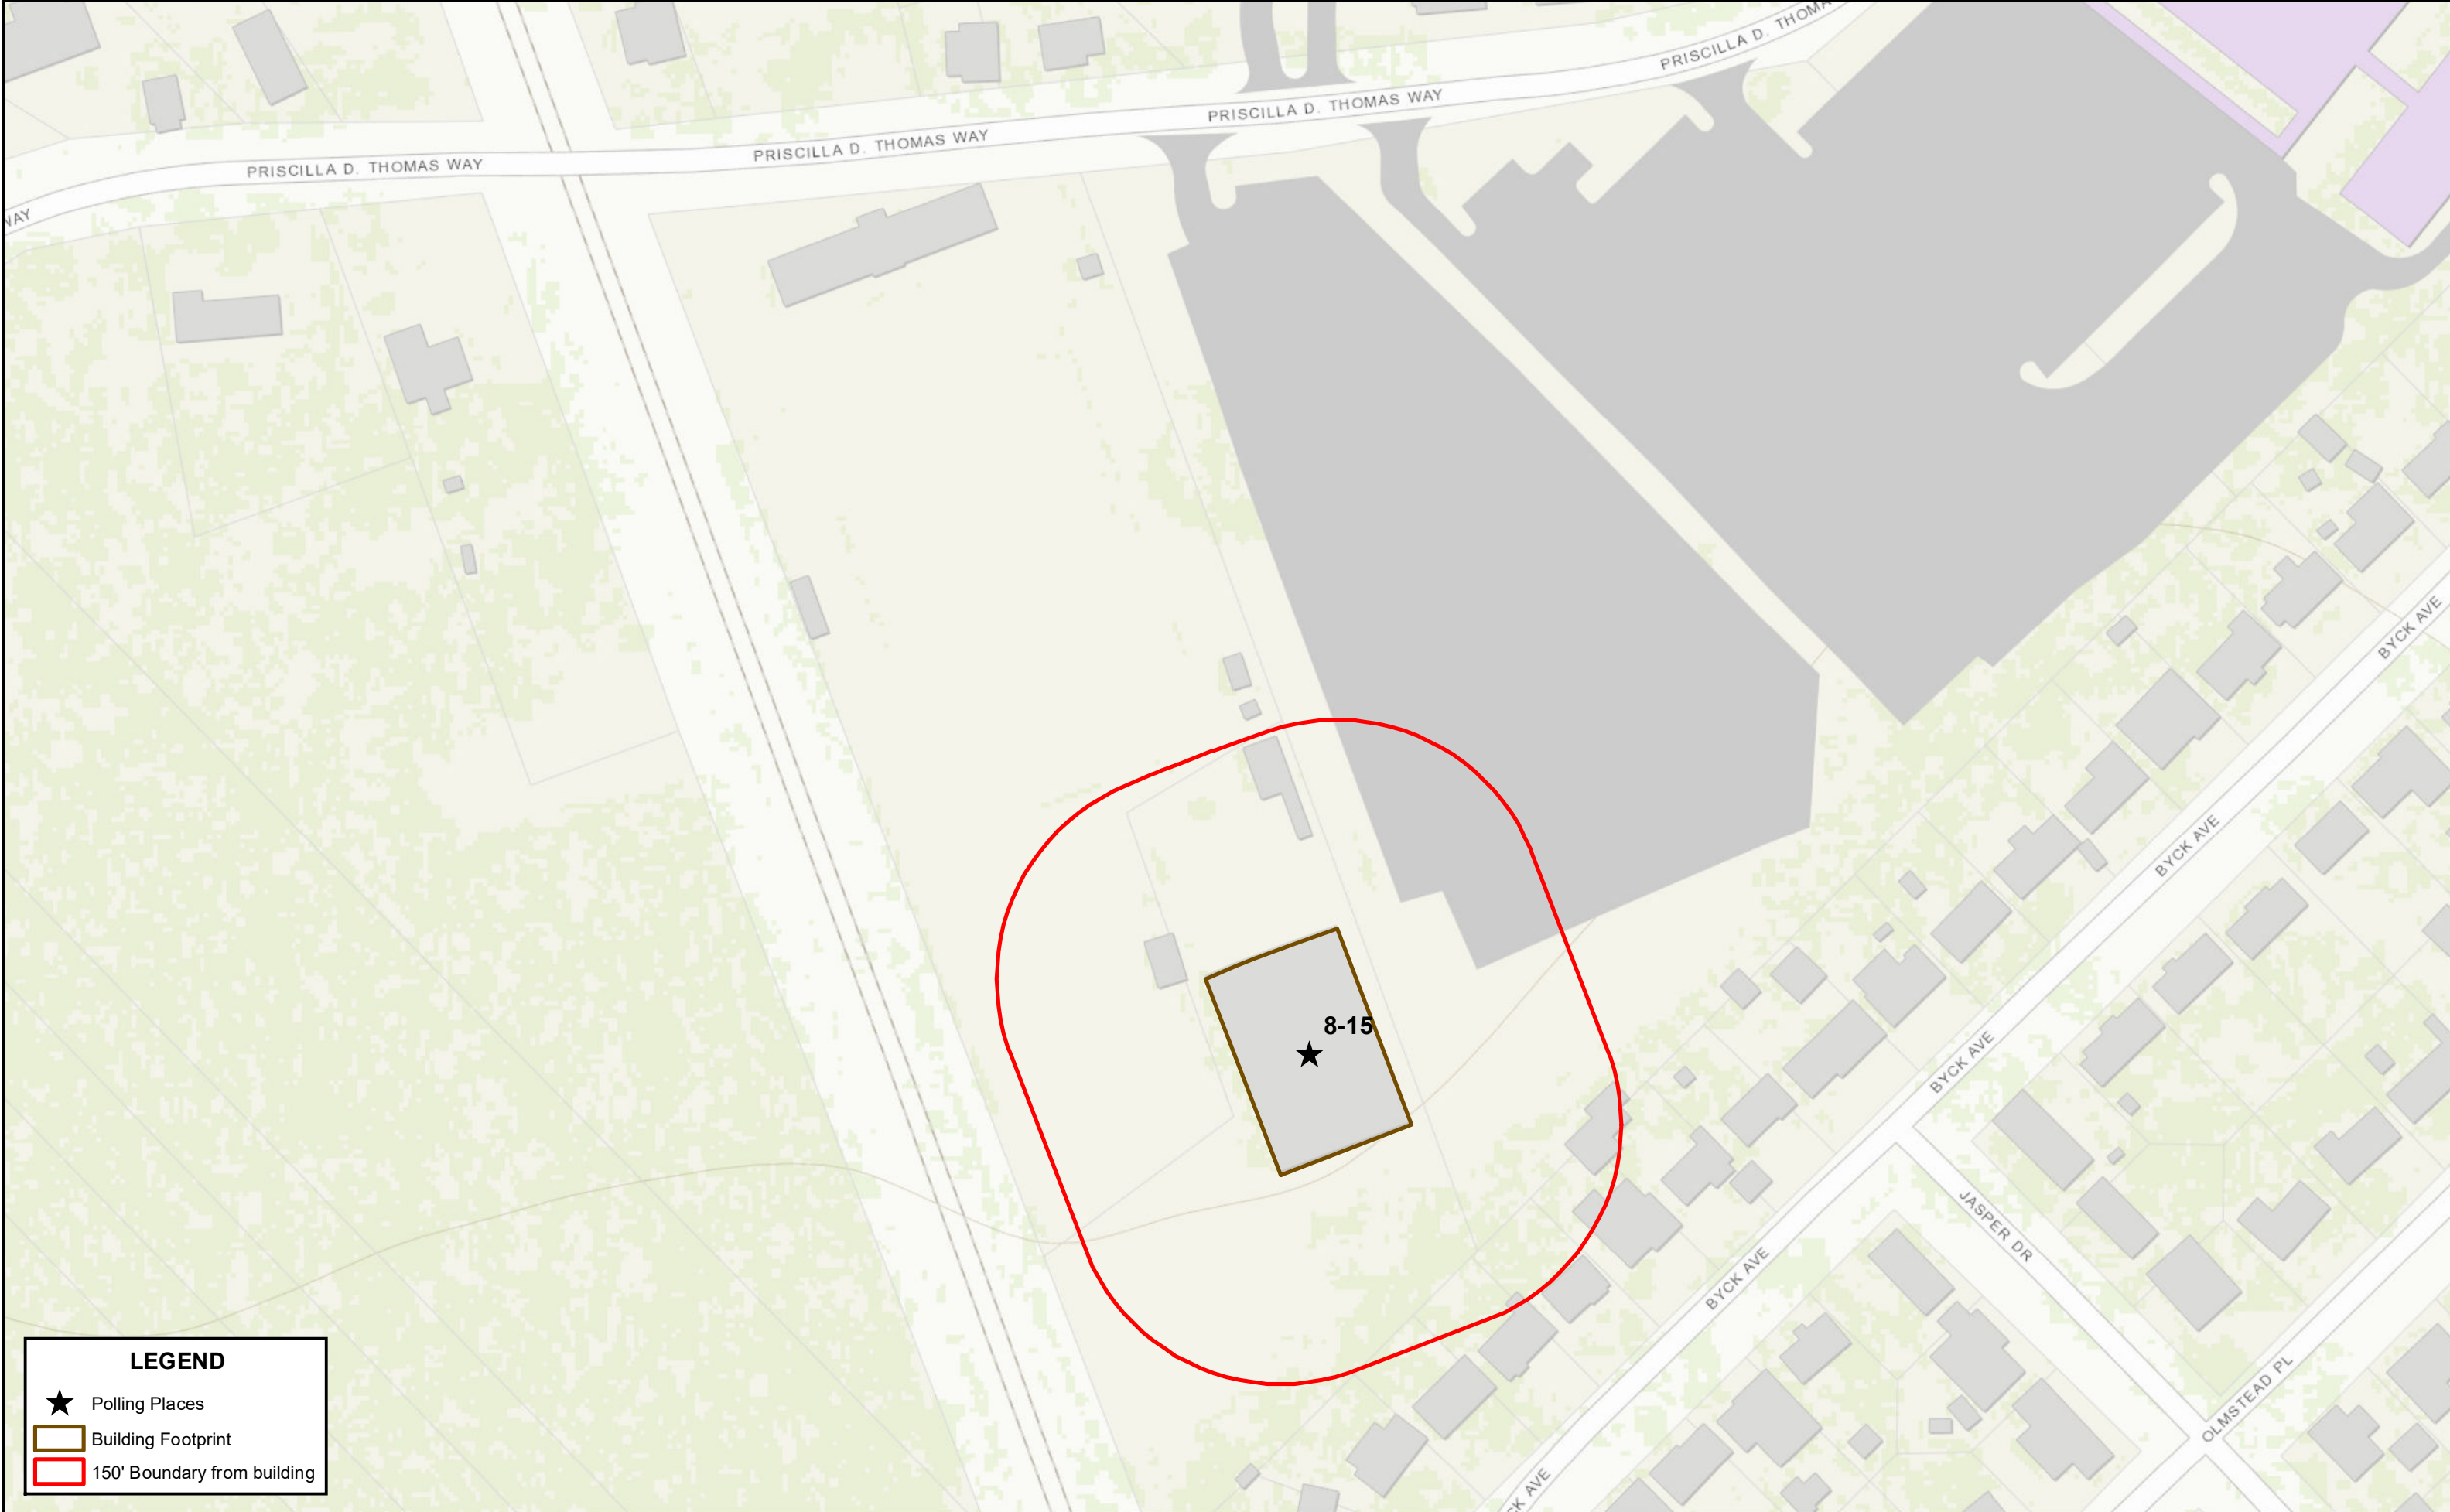

Polling Place - Garden City Recreation Center - 160 Priscilla D Thomas Way

0 25 50 100 150 200 Feet

LEGEND

- ★ Polling Places
- Building Footprint
- 150' Boundary from building